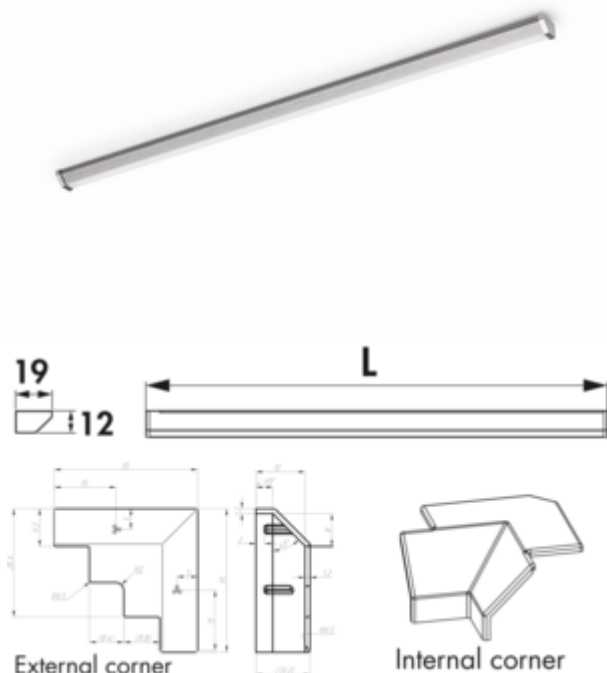

Manubrio colour change LED

Product number: 7061197

Configuration: single lamp, L 2600 mm, stainless steel coloured

Configuration options

- 7060107 | single lamp, L 2600 mm, black matt
- 7060108 | single lamp, L 1500 mm, black matt
- 7061197 | single lamp, L 2600 mm, stainless steel coloured
- 7061298 | single lamp, L 1500 mm, stainless steel coloured

- ✓ LED Stripe
- ✓ Base light/niche light
- ✓ Handle strip lighting

Handle strip lighting. Plastic body, self-adhesive LED strip, can be shortened every 50 mm, no visible LED incl. holding clamps for handle strips.

Individual lamp

- 7.8 watts per meter, 12 V
- continuous control of the light colour from **2700 K** warm white to **6500 K** cold white
- max. 80 lumen/watt at **6500 K** cold white
- 2000 mm two-sided supply line
- LED strip, two-sided feed-in
- incl. 4 end caps
- LIC/MEC LED system compatible

This product contains a light source of energy efficiency class F.

More information about the LIC/MEC LED system

[more infos...](#)

Technical data

Article type	LED stripe	Housing colour	stainless-steel coloured
Height	12 mm	Colour temperature	2700 K warm white to 6500 K cold white
Width	2.600 mm	Colour temperature adjustable	stepless
Energy efficiency class	F	LIC system compatible	Yes
Transformer / converter required	Yes, must be ordered separately	Illuminant type	LED
Mounting/Fixing	self-adhesive	Replaceable illuminant	No
Material housing	plastic	Light yield	max. 80 lumen/watt at 6000 K cold white
Shortenability	may be shortened every 50 mm	Connection	On both sides
Shape	straight	Homogeneous light field without visible LED points	Yes
Length of the supply line (primary)	2.000 mm	Design	LED Stripe Base light/niche light Handle strip lighting
More parts	incl. holding clamps incl. 4 end caps	Power per metre	7.8 watts
Illuminant included	Yes		