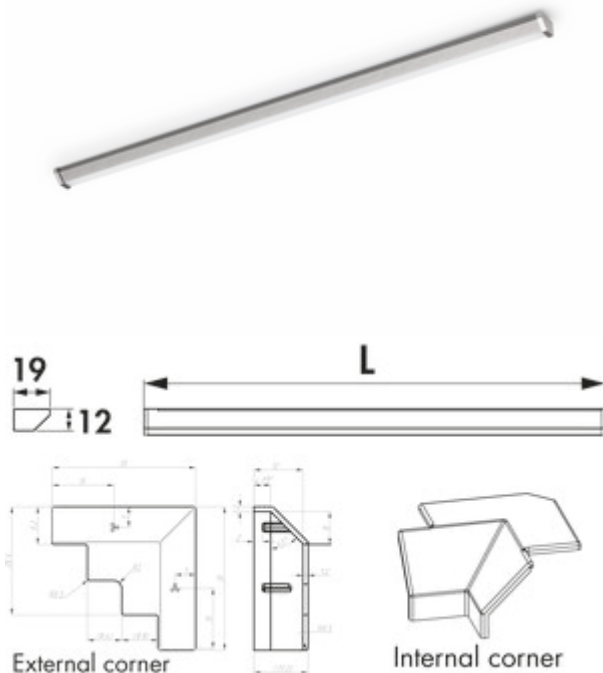

Manubrio colour change LED

Product number: 7061197

Configuration: single lamp, L 2600 mm, stainless steel coloured

Configuration options

7060107 | single lamp, L 2600 mm, black matt

7060108 | single lamp, L 1500 mm, black matt

7061197 | single lamp, L 2600 mm, stainless steel coloured

7061298 | single lamp, L 1500 mm, stainless steel coloured

✓ LED Stripe

✓ Base light/niche light

✓ Handle strip lighting

Handle strip lighting. Plastic body, self-adhesive LED strip, can be shortened every 50 mm, no visible LED incl. holding clamps for handle strips.

Individual lamp

— 7.8 watts per meter, 12 V

— continuous control of the light colour from 2700 K warm white to 6500 K cold white

— max. 80 lumen/watt at 6500 K cold white

— 2000 mm two-sided supply line

— LED strip, two-sided feed-in

— incl. 4 end caps

— LIC/MEC LED system compatible

This product contains a light source of energy efficiency class F.

More information about the LIC/MEC LED system

[more infos...](#)

Technical data

Article type	LED stripe	Housing colour	stainless-steel coloured
Width	2.600 mm	Colour temperature	2700 K warm white to 6500 K cold white
Energy efficiency class	F	Colour temperature adjustable	stepless
Transformer / converter required	Yes, must be ordered separately	LIC system compatible	Yes
Mounting/Fixing	self-adhesive	Illuminant type	LED
Material housing	plastic	Replaceable illuminant	No
Shortenability	may be shortened every 50 mm	Light yield	max. 80 lumen/watt at 6000 K cold white
Shape	straight	Connection	On both sides
Length of the supply line (primary)	2.000 mm	Homogeneous light field without visible LED points	Yes
More parts	incl. holding clamps incl. 4 end caps	Design	LED Stripe Base light/niche light Handle strip lighting
Illuminant included	Yes	Power per metre	7.8 watts