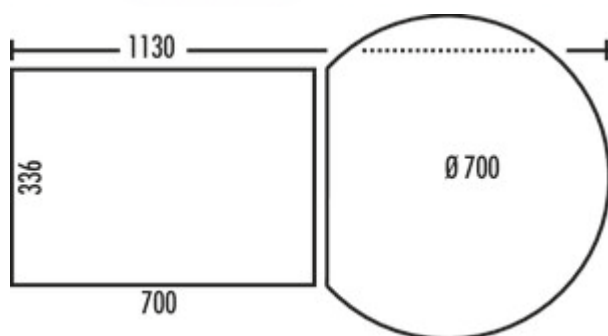

Rondo[®] 2 plus

Product number: 8011162

Configuration: light grey

Configuration options

8011162 | light grey

- ✓ Pull-out technology for rotating doors
- ✓ full pull-out
- ✓ 46 l

For corner cabinets from 900 x 900 mm.

— waste capacity: 34 (1 x 18/2 x 8) liters

Extra equipment:

- multi-functional bucket (12 litres) with perforated lid
- 2 pans for paraphernalia
- complete lid with depositing surface
- technology: full pull-out, rotatable
- fitting: cabinet bottom, 360 ° rotatable
- the ideal space saver with an installation height of only 351 mm

[more infos...](#)

Technical data

Article type	Waste collection system	Lid type(s)	Complete lid
Width	700 mm	Number of containers	4
Mounting/Fixing	cabinet bottom/360° rotatable	Opening technology	full pull-out
Installation_height_list	351 mm	Total volume	46 l
Cabinet width	900x900 mm	Volume/content container 1	18 l
Shape	angular	Volume/content container 2	8 l
Consisting of	multi-functional bucket (12 liters) with perforated lid 2 pans for paraphernalia complete lid with depositing surface	Volume/content container 3	8 l
Material lid	plastic	Volume/content container 4	12 l
Material container	plastic	Colour container lid	light grey
Colour total cover	light grey	Design	Pull-out technology for rotating doors
Cover	Yes	Volume/Content container	18/8/8/12