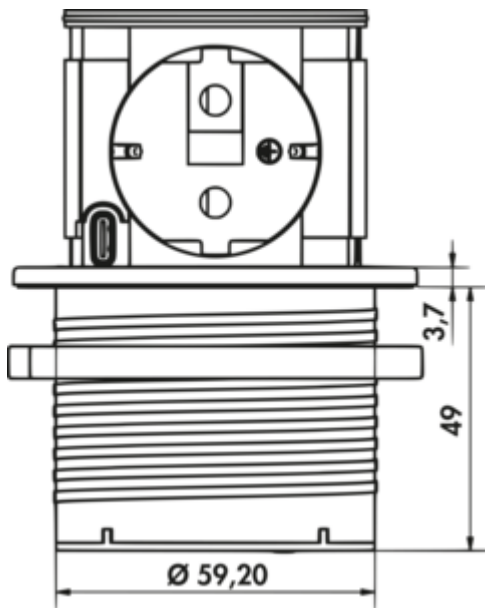

Piccolino UNO

Product number: 7053225

Configuration: cover stainless steel

Configuration options

7053225 | cover stainless steel

7053226 | cover black matt

7053227 | cover white matt

7053228 | cover gunmetal

7053229 | cover copper coloured

- ✓ Retractable socket element
- ✓ 1 x earthed plug socket
- ✓ USB-C 22 W

Socket element. Retractable. With 1 earthed plug socket, 1 USB Type-C charger, 22 watts. For installation in worktops.

- material plastic, black
- 1 x USB charger type C, 5 VDC, I_{A/I} out: 1100 mA
- 2000 mm mains connection line with Schuko plug
- drill Ø ca. 60 mm
- for panel thickness from 16 mm, mounted by screw ring
- cable outlet below

[more infos...](#)

Technical data

Article type	Socket element	Mains plug loosely enclosed	Yes
Height	47,50 mm	Colour bezel	Stainless steel
Drilling diameter	60 mm	Colour socket	black
Width	67,80 mm	Height extended	48,5 mm
Material	plastic	Number of USB ports	1
Mains voltage	230 V/16 A	USB type	USB-C
Protection class	IP44	Type of socket element	Retractable socket element
Cable outlet	cable outlet below	Rated current	16 A
Mounting/Fixing	installation in the worktop	Number of sockets (total)	1
Note	can be retrofitted	Opening mechanism	Push-to-open
Certification	CE	Worktop thickness	from 16 mm
Length of the supply line (primary)	2.000 mm	USB version	1 x USB charger type A, 5 VDC, I_{A/I} out: 1000 mA
Installation depth	48 mm	smart charging	Yes
Version sockets	1 x earthed plug socket