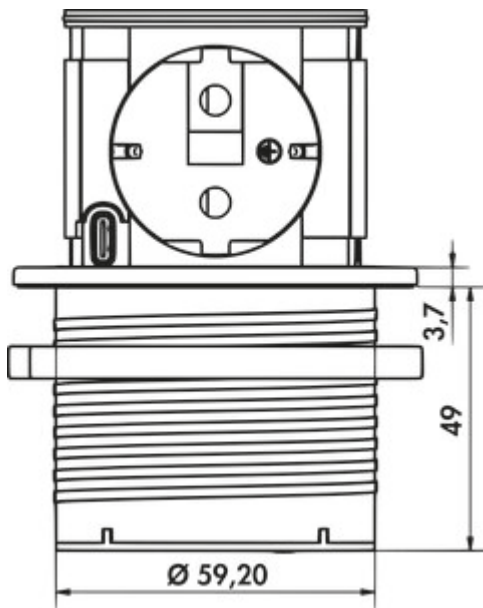

### Configuration options

7053225 | cover stainless steel

7053226 | cover black matt

7053227 | cover white matt

7053228 | cover gunmetal

7053229 | cover copper coloured

- ✓ Retractable socket element
- ✓ 1 x earthed plug socket
- ✓ Length of the supply line (primary): 2.000 mm

Socket element. Retractable. With 1 earthed plug socket, 1 USB Type-C charger, 30 watts. For installation in worktops.

- material plastic, black
- 1 x USB charger type C, 5 VDC, IA/I out: 1100 mA
- 2000 mm mains connection line with Schuko plug
- drill Ø ca. 60 mm
- for panel thickness from 16 mm, mounted by screw ring
- cable outlet below

### Technical data

Article type	Socket element	Flush mountable	Yes
Drilling diameter	60 mm	Mains plug loosely enclosed	Yes
Width	67,80 mm	Colour bezel	Stainless steel
Material	plastic	Colour socket	black
Mains voltage	230 V/16 A	Height extended	48,5 mm
Protection class	IP44	Number of USB ports	1
Cable outlet	cable outlet below	USB type	USB-C
Mounting/Fixing	installation in the worktop	Type of socket element	Retractable socket element
Note	can be retrofitted	Rated current	16 A
Certification	CE	Number of sockets (total)	1
Length of the supply line (primary)	2.000 mm	Opening mechanism	Push-to-open
Installation depth	48 mm	Worktop thickness	from 16 mm
Version sockets	1 x earthed plug socket	USB version	1 x USB charger type A, 5 VDC, IA/I out: 1000 mA