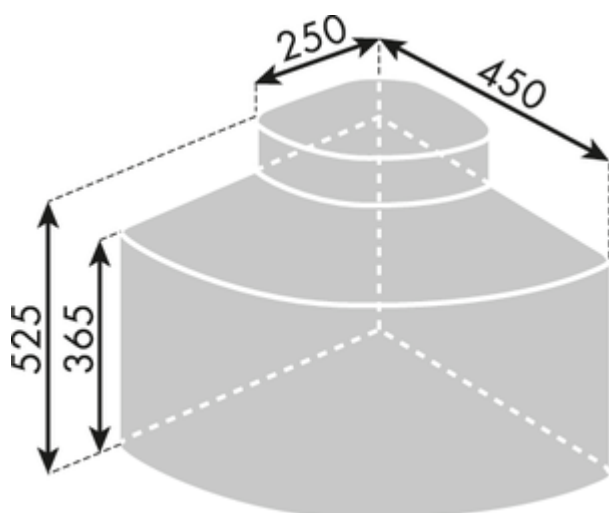

### Configuration options

8013172 | anthracite

- ✓ For swivel technology
- ✓ swivel technology
- ✓ 39 l

Complete with bio-lid and 4 activated charcoal filters (about one year's supply).

— waste capacity 39 (3 x 9/1 x 12) liters

— technology: swivel technology

— fitting: cabinet bottom/-wall

[more infos...](#)

### Technical data

|                      |                                |                            |                       |
|----------------------|--------------------------------|----------------------------|-----------------------|
| Article type         | Waste collection system        | Opening technology         | swivel technology     |
| Height               | 525 mm                         | Total volume               | 39 l                  |
| Mounting/Fixing      | cabinet bottom<br>cabinet wall | Volume/content container 1 | 9 l                   |
| Cabinet width        | 500 mm                         | Volume/content container 2 | 9 l                   |
| More parts           | 4 activated charcoal filters   | Volume/content container 3 | 9 l                   |
| Material lid         | plastic                        | Volume/content container 4 | 12 l                  |
| Material container   | plastic                        | Colour container lid       | green                 |
| Colour total cover   | anthracite                     | Design                     | For swivel technology |
| Cover                | Yes                            | Volume/Content container   | 9/9/9/12              |
| Lid type(s)          | Complete lid                   | Organic lid                | Yes                   |
| Number of containers | 4                              | Biode lid bucket sizes     | 12 l                  |