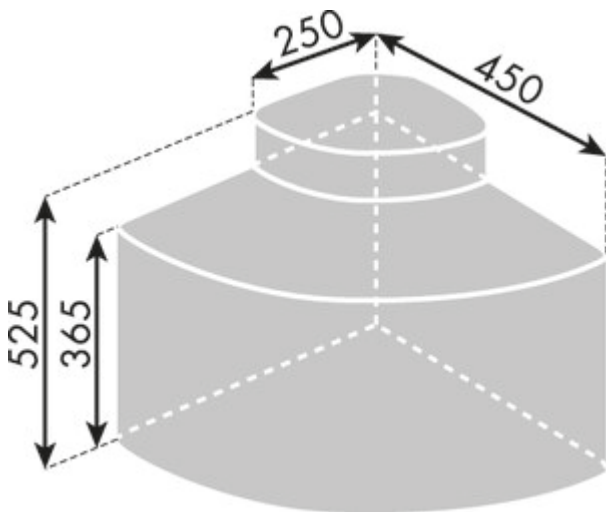

Cabbi® 4 plus

Product number: 8013172

Configuration: anthracite

Configuration options

8013172 | anthracite

- ✓ For swivel technology
- ✓ swivel technology
- ✓ 39 l

Complete with bio-lid and 4 activated charcoal filters (about one year's supply).

— waste capacity 39 (3 x 9/1 x 12) liters

— technology: swivel technology

— fitting: cabinet bottom/-wall

[more infos...](#)

Technical data

Article type	Waste collection system	Opening technology	swivel technology
Height	525 mm	Total volume	39 l
Mounting/Fixing	cabinet bottom cabinet wall	Volume/content container 1	9 l
Cabinet width	500 mm	Volume/content container 2	9 l
More parts	4 activated charcoal filters	Volume/content container 3	9 l
Material lid	plastic	Volume/content container 4	12 l
Material container	plastic	Colour container lid	green
Colour total cover	anthracite	Design	For swivel technology
Cover	Yes	Volume/Content container	9/9/9/12
Lid type(s)	Complete lid	Organic lid	Yes
Number of containers	4	Biode lid bucket sizes	12 l