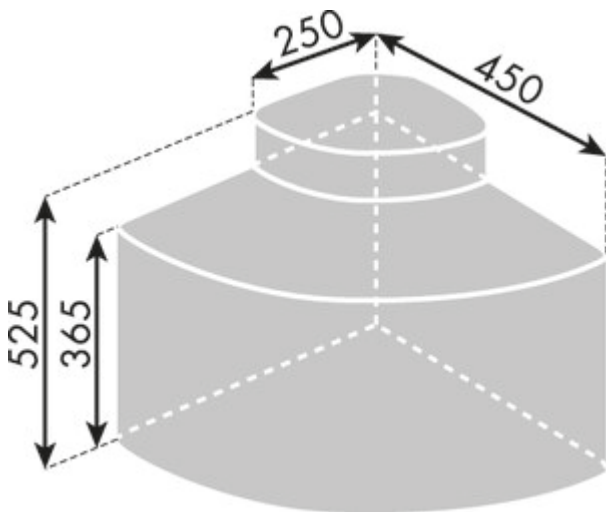

### Configuration options

8013172 | anthracite

- ✓ For swivel technology
- ✓ swivel technology
- ✓ 39 l

Complete with bio-lid and 4 activated charcoal filters (about one year's supply).

— waste capacity 39 (3 x 9/1 x 12) liters

— technology: swivel technology

— fitting: cabinet bottom/-wall

[more infos...](#)

### Technical data

Article type	Waste collection system	Total volume	39 l
Mounting/Fixing	cabinet bottom cabinet wall	Volume/content container 1	9 l
Cabinet width	500 mm	Volume/content container 2	9 l
More parts	4 activated charcoal filters	Volume/content container 3	9 l
Material lid	plastic	Volume/content container 4	12 l
Material container	plastic	Colour container lid	green
Colour total cover	anthracite	Design	For swivel technology
Cover	Yes	Volume/Content container	9/9/9/12
Lid type(s)	Complete lid	Organic lid	Yes
Number of containers	4	Biode lid bucket sizes	12 l
Opening technology	swivel technology		