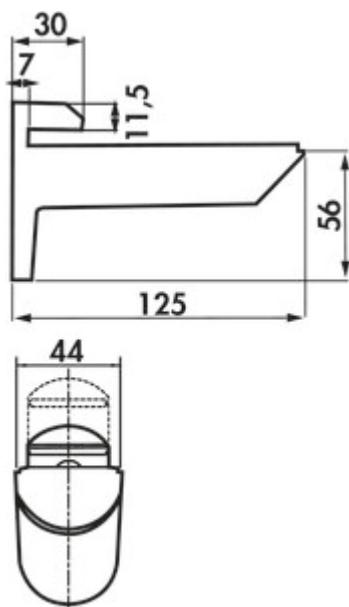

[more infos...](#)

Technical data

Article type	Shelf support	Further	No problem with slanted walls: Integrated mechanics enable uncomplicated tilt adjustment of "Kaiman"
Width	125 mm	Carrying capacity	load-bearing capacity ca. 25 kg/ supports for a depth of 320 mm
Mounting/Fixing	Wall mounting	Suitable panel thickness	7–41 mm
Note	only available in units of 2 pieces Order glass shelves separately.		

Accessories

3021013	Glass shelf, Glass shelf, clear glass, L 480 mm
3021014	Glass shelf, Glass shelf, clear glass, L 580 mm
3021026	Glass shelf, Glass shelf, clear glass, L 880 mm
3021124	Glass shelf, Glass shelf, clear glass, L 1140 mm
3021113	Glass shelf, Glass shelf, satinised glass, L 480 mm
3021114	Glass shelf, Glass shelf, satinised glass, L 580 mm
3021126	Glass shelf, Glass shelf, satinised glass, L 880 mm
3021125	Glass shelf, Glass shelf, satinised glass, L 1140 mm