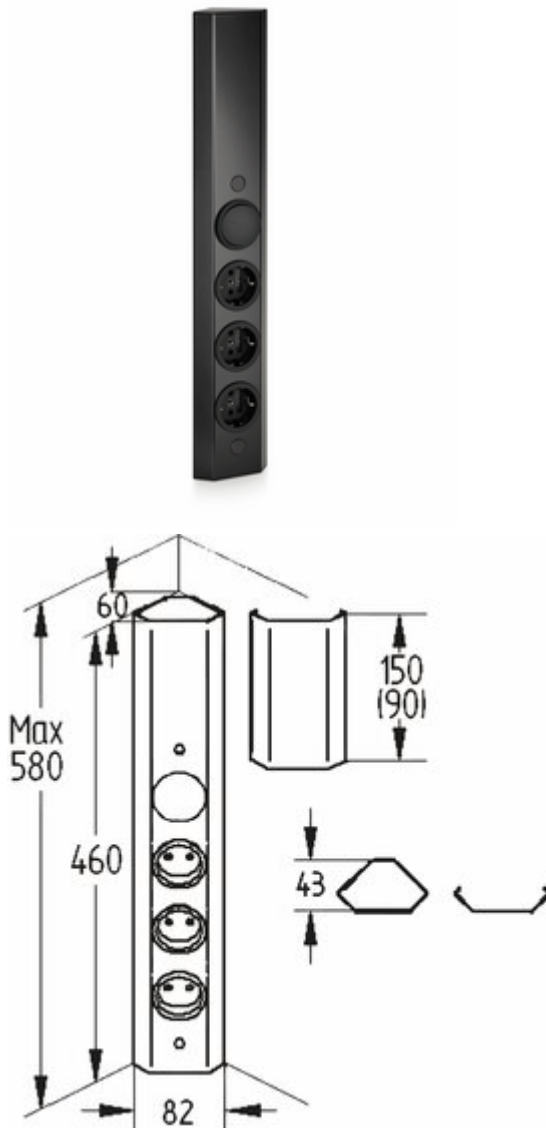

Mira corner small S

Product number: 7053238

Configuration: black matt

Configuration options

7053095 | stainless steel

7053238 | black matt

- ✓ Corner socket element
- ✓ 3 x earthed plug socket
- ✓ Switch for external lighting

Socket element. 3-fold and switch for external lighting.

- housing in a compact design with telescopic intermediate piece
- 240 V/16 A
- 460–580 x 59 x 59 mm (H x W x D)
- 2000 mm mains connection line, earthed plug supplied loose
- 1800 mm switch cable with Euro coupling
- cable outlet back

[more infos...](#)

Technical data

Article type	Socket element	Installation depth	43 mm
Width	59 mm	Version sockets	3 x earthed plug socket
Mains voltage	240 V/16 A	Housing colour	Stainless steel
Cable outlet	cable outlet back	Mains plug loosely enclosed	Yes
Properties	rust-free	Colour socket	black
Mounting/Fixing	Corner mounting	Length secondary line/switch line	1.800 mm
Material housing	stainless steel	Socket arrangement	90°
Certification	CE	Switch for external lighting	Yes
Shape	angular	Type of socket element	Corner socket element
Length of the supply line (primary)	2.000 mm	Number of sockets (total)	3
Telescopic function	with telescopic intermediate piece	Type of secondary line/switch line	with Euro coupling