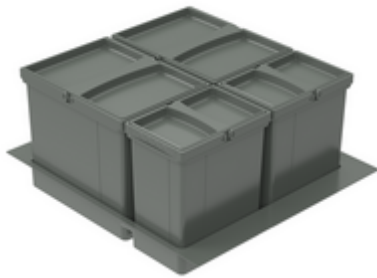

WESCO® Pullboy Versa® 265 S/600-4

Product number: 8011717

Configuration: anthracite, H 265 mm

Configuration options

8011717 | anthracite, H 265 mm

- ✓ Existing pull-outs
- ✓ 44 l
- ✓ Number of containers: 4

For mounting on existing pull-outs with a nominal depth of 500 mm.

- minimum installation depth (internal drawer dimensions) 500 mm
- waste volume 44 (2 x 7/ 2 x 15) litres
- incl. single lid
- total height 265 mm
- optional complete lid can be fitted behind the top front to save space
- base tray 562 x 500 mm (W x D), cuttable up to 461 x 457 mm (W x D)

[more infos...](#)

Technical data

Article type	Waste collection system	Cover	Yes
Brand	WESCO®	Lid type(s)	Closing-lid
Width	600 mm	Number of containers	4
Mounting/Fixing	on existing pull-outs	Total volume	44 l
Note	optional complete lid can be fitted behind the upper front to save space	Volume/content container 1	7 l
Further	base tray 562 x 500 mm (W x D) - can be cut to size	Volume/content container 2	7 l
Installation_height_list	265 mm	Volume/content container 3	15 l
Cabinet width	600 mm	Volume/content container 4	15 l
Shape	angular	Design	Existing pull-outs
Installation depth	500 mm	Volume/Content container	7/7/15/15
Material lid	plastic	Single bucket can be removed	Yes
Material container	plastic		