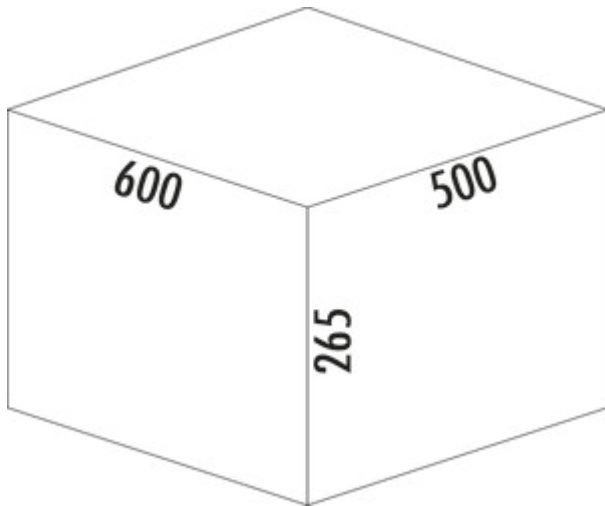

WESCO® Pullboy Versa® 265 S/600-4

Product number: 8011717

Configuration: anthracite, H 265 mm

Configuration options

8011717 | anthracite, H 265 mm

- ✓ Existing pull-outs
- ✓ 44 l
- ✓ Number of containers: 4

For mounting on existing pull-outs with a nominal depth of 500 mm.

- minimum installation depth (internal drawer dimensions) 500 mm
- waste volume 44 (2 x 7/ 2 x 15) litres
- incl. single lid
- total height 265 mm
- optional complete lid can be fitted behind the top front to save space
- base tray 562 x 500 mm (W x D), cuttable up to 461 x 457 mm (W x D)

[more infos...](#)

Technical data

Article type	Waste collection system	Cover	Yes
Brand	WESCO®	Lid type(s)	Closing-lid
Width	600 mm	Number of containers	4
Mounting/Fixing	on existing pull-outs	Total volume	44 l
Note	optional complete lid can be fitted behind the upper front to save space	Volume/content container 1	7 l
Further	base tray 562 x 500 mm (W x D) - can be cut to size	Volume/content container 2	7 l
Installation_height_list	265 mm	Volume/content container 3	15 l
Cabinet width	600 mm	Volume/content container 4	15 l
Shape	angular	Design	Existing pull-outs
Installation depth	500 mm	Volume/Content container	7/7/15/15
Material lid	plastic	Single bucket can be removed	Yes
Material container	plastic		