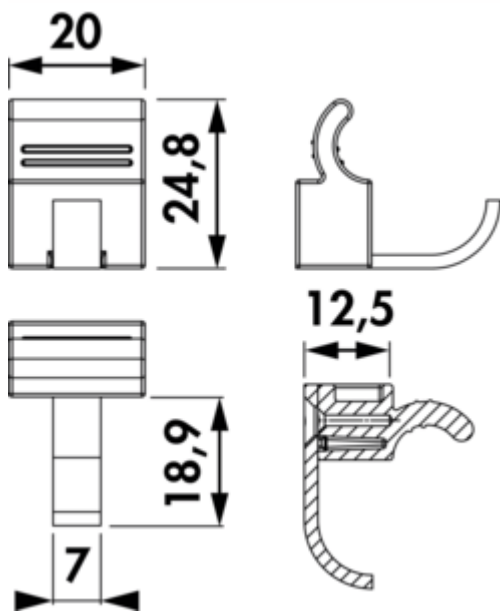

Lucento single hook

Product number: 7062455
 Configuration: black, PU 5 pieces

Configuration options
 7062455 | black, PU 5 pieces

- ✓ Rail system
- ✓ Material: aluminium

Single hook for attaching to the Lucento profile system.

- high-quality aluminium design
- simply hook into the profile
- set of 5
- width 20 mm

[more infos...](#)

Technical data

Article type	Rail system	Material	aluminium
Height	25 mm	Field of use & application	Inside
Width	20 mm		