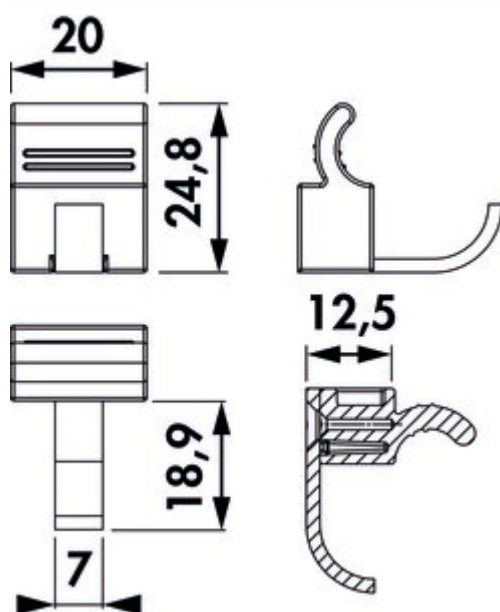

Lucento single hook

Product number: 7062455
 Configuration: black, PU 5 pieces

Configuration options
 7062455 | black, PU 5 pieces

- ✓ Rail system
- ✓ Material: aluminium

Single hook for attaching to the Lucento profile system.

- high-quality aluminium design
- simply hook into the profile
- set of 5
- width 20 mm

[more infos...](#)

Technical data

Article type	Rail system	Material	aluminium
Width	20 mm	Field of use & application	Inside