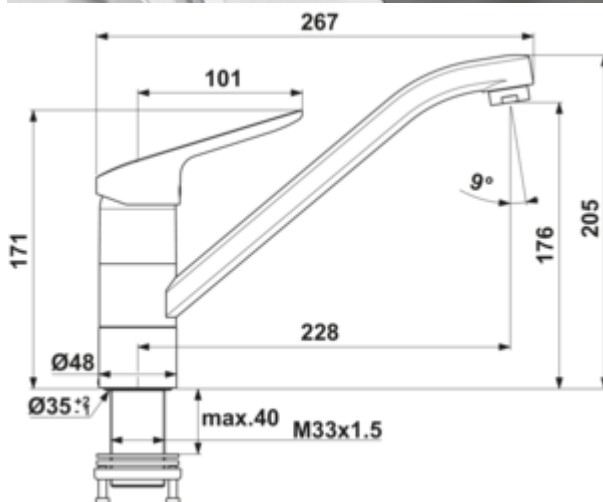

## Ideal Standard Ceraflex 5 window fitting

Product number: 5024166

Configuration: chrome, high pressure

### Configuration options

5024166 | chrome, high pressure

- ✓ Sink faucet
- ✓ high pressure
- ✓ with swivelling outlet

Single lever faucet. With swivelling outlet and ceramic cartridge.

— height when tilted only 25 mm

— swivel range 360°

— drill Ø 35 mm

German  
Engineering

[more infos...](#)

### Technical data

Article type	Sink faucet	Swivel range outlet	360°
Brand	Ideal Standard	Type of fitting	Single lever faucet
Number of handles	1	Operating pressure	high pressure
Total installation height	205 mm	Width	48 mm
Height	205 mm	Material	brass
Outreach	228 mm	Worktop thickness	40 mm
Outlet	with swivelling outlet	Window fitting	Yes
Discharge height	176 mm	Number of tap holes	1
Operating mode	Lever	Temperature limiter/scald protection	Yes
Drilling diameter	35 mm	Height tilted	25 mm
Handle position	top	Angle of inclination of aerator	9 °
Lever length	101 mm	Flow rate at 3 bar (cold)	9 l/min
Cartridge with ceramic sealing discs	Yes		