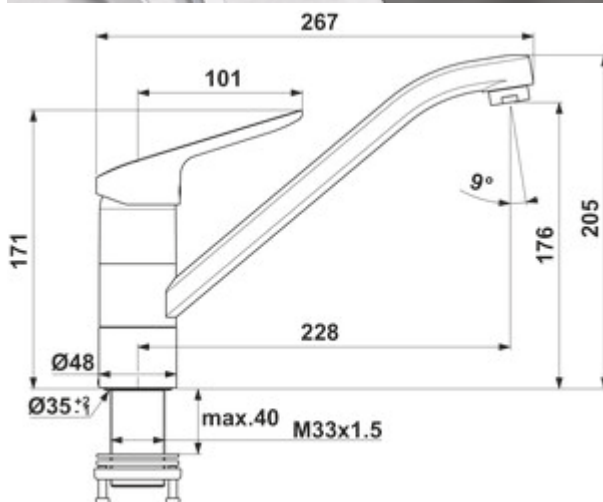

## Ideal Standard Ceraflex 5 window fitting

Product number: 5024166

Configuration: chrome, high pressure

### Configuration options

5024166 | chrome, high pressure

- ✓ Sink faucet
- ✓ high pressure
- ✓ with swivelling outlet

Single lever faucet. With swivelling outlet and ceramic cartridge.

— height when tilted only 25 mm

— swivel range 360°

— drill Ø 35 mm

German  
Engineering

[more infos...](#)

### Technical data

Article type	Sink faucet	Swivel range outlet	360°
Brand	Ideal Standard	Type of fitting	Single lever faucet
Number of handles	1	Operating pressure	high pressure
Total installation height	205 mm	Width	48 mm
Height	205 mm	Material	brass
Outreach	228 mm	Worktop thickness	40 mm
Outlet	with swivelling outlet	Window fitting	Yes
Discharge height	176 mm	Number of tap holes	1
Operating mode	Lever	Temperature limiter/scald protection	Yes
Drilling diameter	35 mm	Height tilted	25 mm
Handle position	top	Angle of inclination of aerator	9 °
Lever length	101 mm	Flow rate at 3 bar (cold)	9 l/min
Cartridge with ceramic sealing discs	Yes		