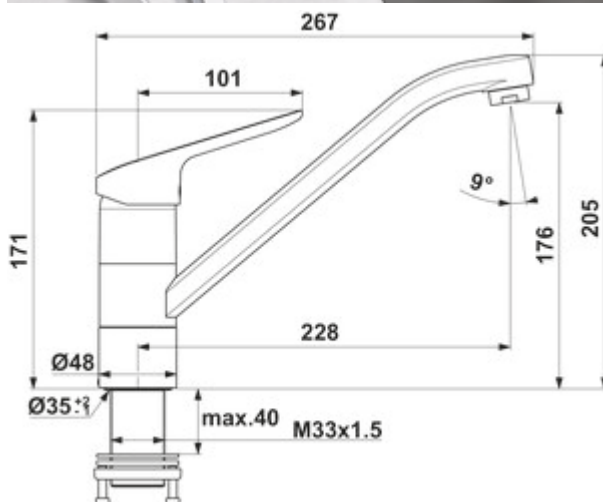

## Ideal Standard Ceraflex 5 window fitting

Product number: 5024166

Configuration: chrome, high pressure

### Configuration options

5024166 | chrome, high pressure

- ✓ Sink faucet
- ✓ high pressure
- ✓ with swivelling outlet

Single lever faucet. With swivelling outlet and ceramic cartridge.

— height when tilted only 25 mm

— swivel range 360°

— drill Ø 35 mm

German  
Engineering

[more infos...](#)

### Technical data

Article type	Sink faucet	Swivel range outlet	360°
Brand	Ideal Standard	Type of fitting	Single lever faucet
Number of handles	1	Operating pressure	high pressure
Total installation height	205 mm	Width	48 mm
Outreach	228 mm	Material	brass
Outlet	with swivelling outlet	Worktop thickness	40 mm
Discharge height	176 mm	Window fitting	Yes
Operating mode	Lever	Number of tap holes	1
Drilling diameter	35 mm	Temperature limiter/scald protection	Yes
Handle position	top	Height tilted	25 mm
Lever length	101 mm	Angle of inclination of aerator	9 °
Cartridge with ceramic sealing discs	Yes	Flow rate at 3 bar (cold)	9 l/min