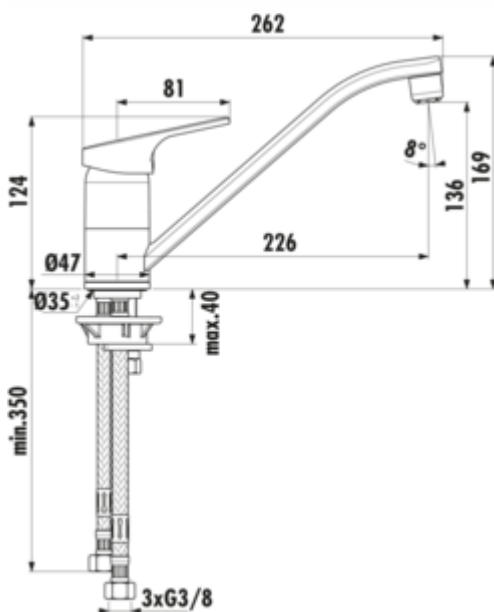

## Ideal Standard Cerafit 1

Product number: 5024151

Configuration: chrome, low pressure

### Configuration options

5024150 | chrome, high pressure

5024151 | chrome, low pressure

- ✓ Sink faucet
- ✓ low pressure
- ✓ with swivelling outlet

Single lever faucet. With swivelling outlet and ceramic cartridge.

— swivel range 360°

— drill Ø 35 mm

German  
Engineering

[more infos...](#)

### Technical data

Article type	Sink faucet	Swivel range outlet	360°
Brand	Ideal Standard	Type of fitting	Single lever faucet
Number of handles	1	Operating pressure	low pressure
Total installation height	169 mm	Width	47 mm
Height	169 mm	Material	brass
Outreach	226 mm	Worktop thickness	40 mm
Outlet	with swivelling outlet	Number of tap holes	1
Discharge height	138 mm	Cartridge size	38 mm
Operating mode	Lever	ECO function	Water saving function
Drilling diameter	35 mm	Temperature limiter/scald protection	Yes
Handle position	top	Angle of inclination of aerator	8 °
Lever length	81 mm	Flow rate at 3 bar (cold)	6 l/min
Cartridge with ceramic sealing discs	Yes		