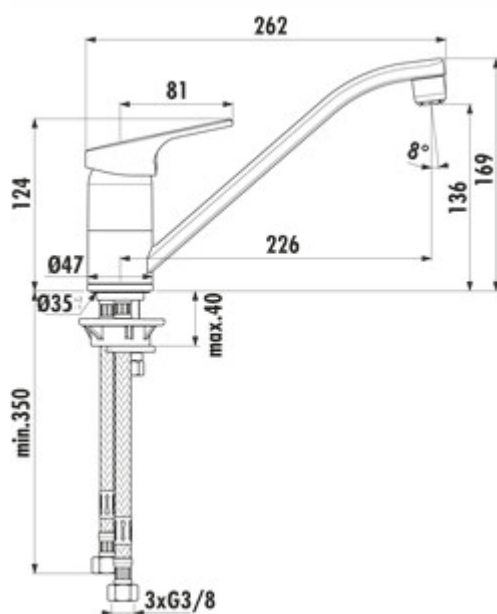

Ideal Standard Cerafit 1

Product number: 5024151

Configuration: chrome, low pressure

Configuration options

5024150 | chrome, high pressure

5024151 | chrome, low pressure

- ✓ Sink faucet
- ✓ low pressure
- ✓ Swivelling

Single lever faucet. With swivelling outlet and ceramic cartridge.

— swivel range 360°

— drill \varnothing 35 mm

German
Engineering

[more infos...](#)

Technical data

Article type	Sink faucet	Swivel range outlet	360°
Brand	Ideal Standard	Kundendienst	Germany, Austria, Netherlands
Number of handles	1	Type of fitting	Single lever faucet
Total installation height	169 mm	Operating pressure	low pressure
Outreach	226 mm	Width	47 mm
Outlet	Swivelling	Material	brass
Discharge height	138 mm	Worktop thickness	40 mm
Operating mode	Lever	Number of tap holes	1
Drilling diameter	35 mm	Cartridge size	38 mm
Handle position	top	ECO function	Water saving function
Lever length	81 mm	Temperature limiter/scald protection	Yes
Warranty	2-year Naber warranty (except for wear parts); the general warranty conditions of Naber GmbH apply.	Angle of inclination of aerator	8 °
Cartridge with ceramic sealing discs	Yes	Flow rate at 3 bar (cold)	6 l/min

Accessories

5031005	Dirt Filter Ecco 1, 3/8", chrome
---------	----------------------------------