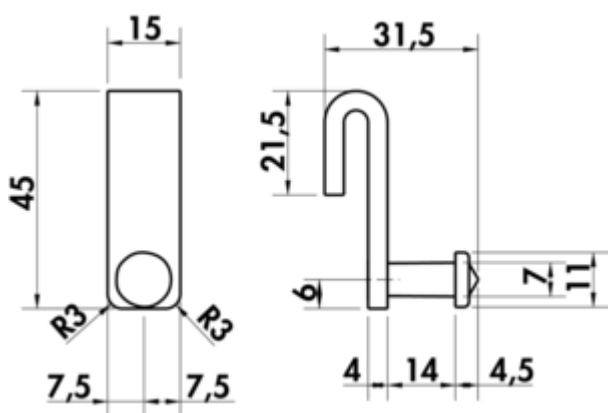

## Cast hook

Product number: 8042106

Configuration: anthracite

### Configuration options

8042106 | anthracite

- ✓ Rail system
- 1 hooks, L 45 mm

[more infos...](#)

### Technical data

Article type	Rail system	Number of hooks	1
Width	45 mm		