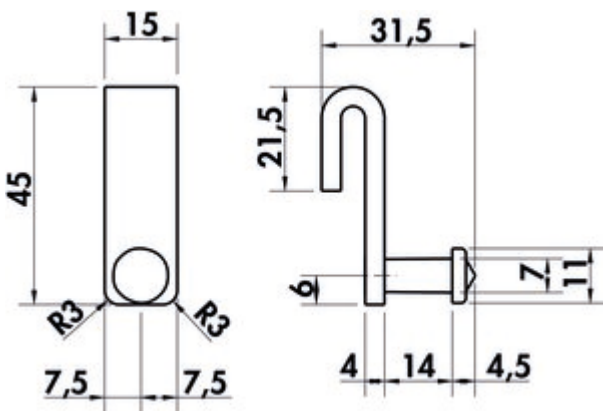

## Cast hook

Product number: 8042106

Configuration: anthracite

### Configuration options

8042106 | anthracite

- ✓ Rail system
- 1 hooks, L 45 mm

[more infos...](#)

### Technical data

Article type	Rail system	Number of hooks	1
Width	45 mm		

### Accessories

8042100	Cast set, Rail system, W 600 mm, incl. 4 hooks
8042101	Cast set, Rail system, W 900 mm, incl. 6 hooks
8042102	Cast set, Rail system, W 1200 mm, incl. 6 hooks
8042103	Cast tray, Storage element, W 300 mm
8042104	Cast tray, Storage element, W 420 mm
8042105	Cast paper roll holder, Rail system, anthracite
8042106	Cast hook, Rail system, anthracite