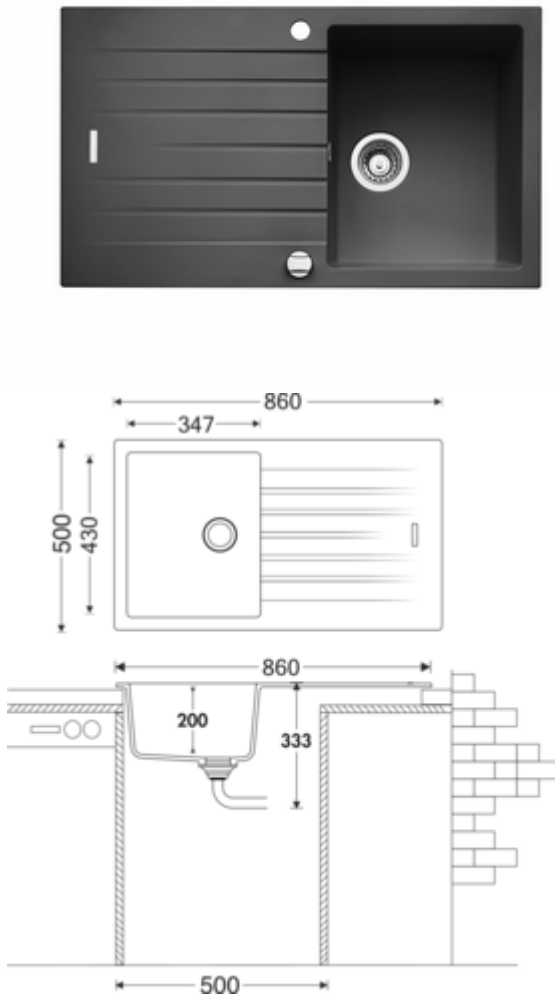

## Angola 100

Product number: 1106007  
Configuration: granite lava

- ✓ Built-in sink
- ✓ Composite
- ✓ Eccentric set, chrome-plated

Built-in sink. Composite, with draining surface, reversible. 3½" basket strainer valve flush with rotational excenter fitting, chrome-plated.

- both sides drilled through
- suitable for worktop thicknesses from 22 mm to 44 mm
- cut-out dimensions ca. 840 x 480 mm
- can also be used in combination with hot water fittings (+/-100 °C)

[more infos...](#)

### Technical data

Article type	Sink	Depth main sink	430 mm
Height	200 mm	Maximum worktop material thickness	44 mm
Width	860 mm	Material thickness worktop minimum	22 mm
Material	Composite	Number of tap holes	1
Cabinet width	500 mm	Armature bench	Yes
Suitable for	can also be used in combination with hot water fittings (+/-100 °C)	Number of holes	2
Cut-out dimension	approx. 840 x 480 mm	Note fitting bore	pre-drilled
Excenter fitting	Eccentric set, chrome-plated	Arrangement sinks	Reversible
Valve type	3½" basket strainer valve flush	Number of sinks	1 main sink
Overflow	Overflow in the main basin	Number of overflow points	1
Installation variant	Built-in sink	Draining board	With ribbed draining surface
Main sink width	347 mm	Garnish actuation	Chrome-plated rotary eccentric
Height main sink	200 mm		