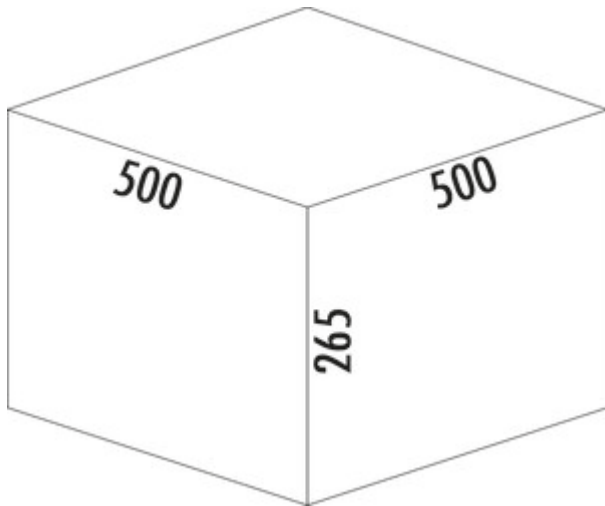

## WESCO® Pullboy Versa® 265 S/500-4

Product number: 8011712

Configuration: anthracite, H 265 mm

### Configuration options

8011712 | anthracite, H 265 mm

- ✓ Existing pull-outs
- ✓ 28 l
- ✓ Number of containers: 4

For mounting on existing pull-outs with a nominal depth of 500 mm.

- minimum installation depth (internal drawer dimensions) 500 mm
- waste volume 28 (4 x 7) litres
- incl. single lid
- total height 265 mm
- optional complete lid can be fitted behind the top front to save space
- base tray 462 x 500 mm (W x D), cuttable up to 307 x 462 mm (W x D)

### Technical data

Article type	Waste collection system	Cover	Yes
Brand	WESCO®	Lid type(s)	Closing-lid
Width	500 mm	Number of containers	4
Mounting/Fixing	on existing pull-outs	Total volume	28 l
Note	optional complete lid can be fitted behind the upper front to save space	Volume/content container 1	7 l
Further	base tray 462 x 500 mm (W x D) - can be cut to size	Volume/content container 2	7 l
Installation_height_list	265 mm	Volume/content container 3	7 l
Cabinet width	500 mm	Volume/content container 4	7 l
Shape	angular	Design	Existing pull-outs
Installation depth	500 mm	Volume/Content container	7/7/7/7
Material lid	plastic	Single bucket can be removed	Yes
Material container	plastic		