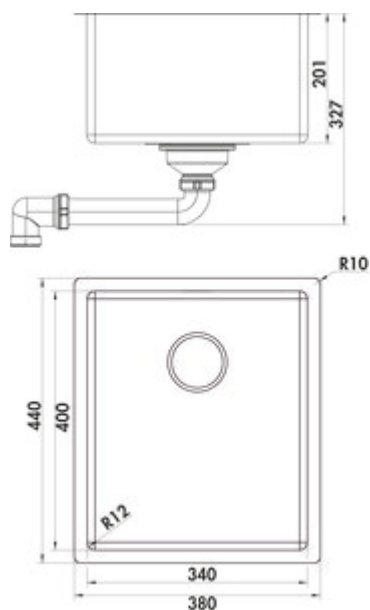

Corno Piu PFU2

Product number: 1013124

Configuration: stainless steel

Configuration options

1013124 | stainless steel

1041133 | set (sink and Mio 3 faucet)

- ✓ Built-in sink
- ✓ Flush mounted sink
- ✓ Sub-structure bowl

Built-in/sub-structure sink. Single bowl. 3½" drain and spill-over fitting with basket strainer valve flush with the bottom. When using the mounting brackets supplied, the installation width required increases by approx. 30 mm per side in case of the sub-structure sink.

Flat edge: also suitable for flush installation

— suitable for worktop thicknesses from 10–40 mm (built-in sink) and 20 mm (sub-structure sink)

— cut-out dimensions ca. 370 x 430 mm (built-in sink)

— cut-out dimensions ca. 340 x 400 mm (substructure sink)

[more infos...](#)

Technical data

Article type	Sink	Main sink width	340 mm
Width	380 mm	Height main sink	201 mm
Material	stainless steel	Depth main sink	400 mm
Note	when using the mounting brackets supplied, the installation width required increases by approx. 30 mm per side in case of the sub-structure sink	Flushing radius (R)	10
Cabinet width	450 mm	Maximum worktop material thickness	40 mm
Cut-out dimension	approx. 370 x 430 mm (built-in sink) approx. 340 x 400 mm (substructure sink)	Material thickness worktop minimum	10 mm
Worktop thickness	The sinks are suitable for worktop thicknesses from 10–40 mm (built-in sink) and from 20 mm (sub-structure sink)	Armature bench	No
Excenter fitting	Drain and spill-over fitting	Number of sinks	1 main sink
Valve type	3 1/2" flush bottom strainer basket valve	Number of overflow points	1
Overflow	Overflow in the main basin	Sound insulation	Yes
Installation variant	Built-in sink Flush mounted sink Sub-structure bowl	Pelvic inner radius (R)	12