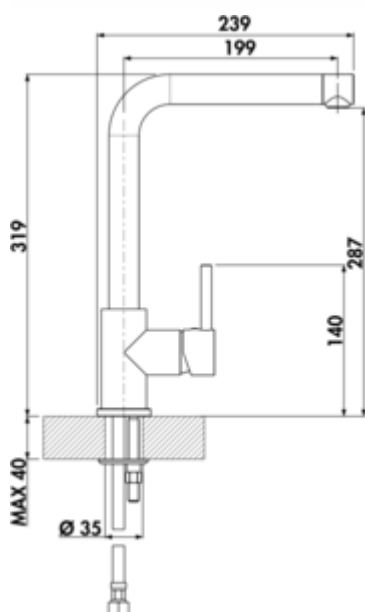

LINEA Gramix 1 high pressure faucet

Product number: 1100403

Configuration: granite metallico

Configuration options

1100401 | granite nero
 1100402 | granite espresso
 1100403 | granite metallico
 1100405 | granite magnolia
 1100406 | granite concrete
 1100407 | graniete lava
 1100408 | granit nero assoluto

- ✓ Sink faucet
- ✓ high pressure
- ✓ with swivelling outlet

Single lever faucet. With swivelling outlet, side lever and ceramic cartridge

with laminar jet regulator. — swivel range 360°

— drill Ø 35 mm

BELGAQUA

[more infos...](#)

Technical data

Article type	Sink faucet	Handle position	side lever
Brand	LINEA	Cartridge with ceramic sealing discs	Yes
Number of handles	1	Swivel range outlet	360°
Total installation height	319 mm	Beam type	Laminar beam
Height	319 mm	Type of fitting	Single lever faucet
Outreach	199 mm	Operating pressure	high pressure
Outlet	with swivelling outlet	Material	brass
Discharge height	287 mm	Worktop thickness	40 mm
Operating mode	Lever	Number of tap holes	1
Drilling diameter	35 mm	Minimum distance wall to centre tap hole	0 mm