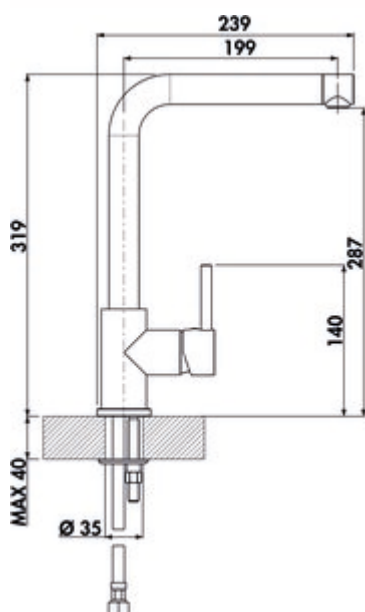

LINEA Gramix 1 high pressure faucet

Product number: 1100403

Configuration: granite metallico

Configuration options

1100401 | granite nero
 1100402 | granite espresso
 1100403 | granite metallico
 1100405 | granite magnolia
 1100406 | granite concrete
 1100407 | graniete lava
 1100408 | granit nero assoluto

- ✓ Sink faucet
- ✓ high pressure
- ✓ with swivelling outlet

Single lever faucet. With swivelling outlet, side lever and ceramic cartridge with laminar jet regulator. — swivel range 360°

— drill Ø 35 mm

BELGAQUA

[more infos...](#)

Technical data

Article type	Sink faucet	Cartridge with ceramic sealing discs	Yes
Brand	LINEA	Swivel range outlet	360°
Number of handles	1	Beam type	Laminar beam
Total installation height	319 mm	Type of fitting	Single lever faucet
Outreach	199 mm	Operating pressure	high pressure
Outlet	with swivelling outlet	Material	brass
Discharge height	287 mm	Worktop thickness	40 mm
Operating mode	Lever	Number of tap holes	1
Drilling diameter	35 mm	Spring-guided hose shower	No
Handle position	right	Minimum distance wall to centre tap hole	0 mm