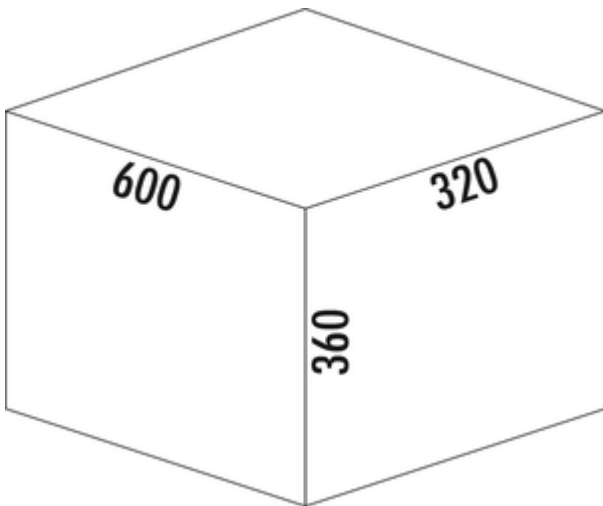

## Cox® Base 360 K/600-3

Product number: 8013509

Configuration: with bio lid, anthracite, H 360 mm

### Configuration options

8012489 | without bio lid, light grey, H 360 mm

8012509 | with bio lid, light grey, H 360 mm

8013489 | without bio lid, anthracite, H 360 mm

8013509 | with bio lid, anthracite, H 360 mm

- ✓ Front pull-out system
- ✓ full pull-out
- ✓ 30.5 l

With pull-out complete lid.

- guide rail depth 470 mm
- waste capacity 30,5 (1 x 15,5/2 x 7,5) l
- technology: full pull-out
- fitting: cabinet wall and front panel
- for 16/19 mm side walls
- **with soft retraction and damping**
- installation depth 320 mm

### Technical data

Article type	Waste collection system	Total volume	30.5 l
Height	360 mm	Volume/content container 1	15,5 l
Width	600 mm	Volume/content container 2	7,5 l
Mounting/Fixing	cabinet wall front panel	Volume/content container 3	7,5 l
Installation_height_list	360 mm	Soft closing	Yes
Cabinet width	600 mm	Colour container lid	anthracite/green
Shape	angular	Design	Front pull-out system
For sidewall thickness	16/19 mm	Volume/Content container	15,5/7,5/7,5
Installation depth	320 mm	Organic lid	Yes
Material container	plastic	Retractable total cover	Yes
Lid type(s)	Complete lid	Guide rail depth	470 mm
Number of containers	2	Biode lid bucket sizes	7.5 l
Opening technology	full pull-out	Locking mechanism	With damper