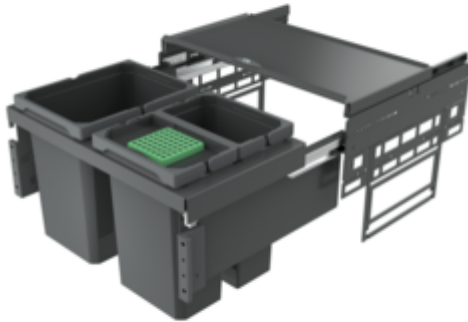

## Cox® Base 360 K/600-3

Product number: 8013509

Configuration: with bio lid, anthracite, H 360 mm

### Configuration options

8012489 | without bio lid, light grey, H 360 mm

8012509 | with bio lid, light grey, H 360 mm

8013489 | without bio lid, anthracite, H 360 mm

8013509 | with bio lid, anthracite, H 360 mm

- ✓ Front pull-out system
- ✓ full pull-out
- ✓ 30.5 l

With pull-out complete lid.

- guide rail depth 470 mm
- waste capacity 30,5 (1 x 15,5/2 x 7,5) l
- technology: full pull-out
- fitting: cabinet wall and front panel
- for 16/19 mm side walls
- **with soft retraction and damping**
- installation depth 320 mm

### Technical data

Article type	Waste collection system	Total volume	30.5 l
Height	360 mm	Volume/content container 1	15,5 l
Width	600 mm	Volume/content container 2	7,5 l
Mounting/Fixing	cabinet wall front panel	Volume/content container 3	7,5 l
Installation_height_list	360 mm	Soft closing	Yes
Cabinet width	600 mm	Colour container lid	anthracite/green
Shape	angular	Design	Front pull-out system
For sidewall thickness	16/19 mm	Volume/Content container	15,5/7,5/7,5
Installation depth	320 mm	Organic lid	Yes
Material container	plastic	Retractable total cover	Yes
Lid type(s)	Complete lid	Guide rail depth	470 mm
Number of containers	2	Biode lid bucket sizes	7.5 l
Opening technology	full pull-out	Locking mechanism	With damper