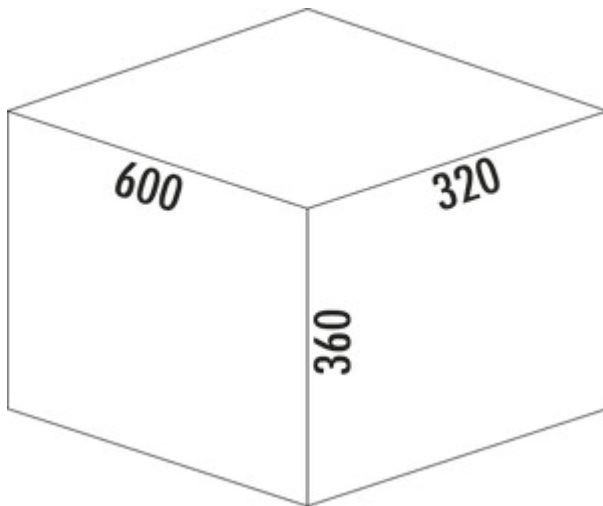

Configuration options

8012489 | without bio lid, light grey, H 360 mm

8012509 | with bio lid, light grey, H 360 mm

8013489 | without bio lid, anthracite, H 360 mm

8013509 | with bio lid, anthracite, H 360 mm

✓ Front pull-out system

✓ full pull-out

✓ 30.5 l

With pull-out complete lid.

— guide rail depth 470 mm

— waste capacity 30,5 (1 x 15.5/2 x 7.5) liters

— technology: full pull-out

— fitting: cabinet wall and front panel

— with soft retraction and damping

— installation depth 320 mm