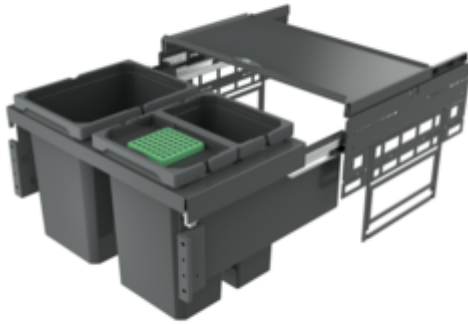

## Cox<sup>®</sup> Base 360 K/600-3

Product number: 8013509

Configuration: with bio lid, anthracite, H 360 mm

### Configuration options

8012489 | without bio lid, light grey, H 360 mm

8012509 | with bio lid, light grey, H 360 mm

8013489 | without bio lid, anthracite, H 360 mm

8013509 | with bio lid, anthracite, H 360 mm

✓ Front pull-out system

✓ full pull-out

✓ 30.5 l

With pull-out complete lid.

— guide rail depth 470 mm

— waste capacity 30,5 (1 x 15.5/2 x 7.5) liters

— technology: full pull-out

— fitting: cabinet wall and front panel

### Technical data

Article type	Waste collection system	Volume/content container 1	15,5 l
Height	360 mm	Volume/content container 2	7,5 l
Width	600 mm	Volume/content container 3	7,5 l
CE marking on the product	No	Soft closing	Yes
Mounting/Fixing	cabinet wall front panel	Colour container lid	anthracite/green
Cabinet width	600 mm	Design	Front pull-out system
Shape	angular	Volume/Content container	15,5/7,5/7,5
Installation depth	320 mm	Organic lid	Yes
Material container	plastic	Retractable total cover	Yes
Lid type(s)	Complete lid	Guide rail depth	470 mm
Number of containers	2	Biode lid bucket sizes	7.5 l
Opening technology	full pull-out	Locking mechanism	With damper
Total volume	30.5 l		