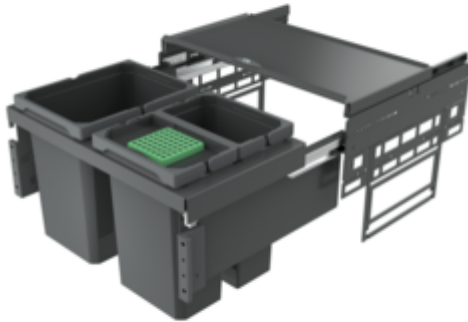

## Cox<sup>®</sup> Base 360 K/600-3

Product number: 8013509

Configuration: with bio lid, anthracite, H 360 mm

### Configuration options

8012489 | without bio lid, light grey, H 360 mm

8012509 | with bio lid, light grey, H 360 mm

8013489 | without bio lid, anthracite, H 360 mm

8013509 | with bio lid, anthracite, H 360 mm

✓ Front pull-out system

✓ full pull-out

✓ 30.5 l

With pull-out complete lid.

— guide rail depth 470 mm

— waste capacity 30,5 (1 x 15.5/2 x 7.5) liters

— technology: full pull-out

— fitting: cabinet wall and front panel

### Technical data

Article type	Waste collection system	Volume/content container 1	15,5 l
Width	600 mm	Volume/content container 2	7,5 l
CE marking on the product	No	Volume/content container 3	7,5 l
Mounting/Fixing	cabinet wall front panel	Soft closing	Yes
Cabinet width	600 mm	Colour container lid	anthracite/green
Shape	angular	Design	Front pull-out system
Installation depth	320 mm	Volume/Content container	15,5/7,5/7,5
Material container	plastic	Organic lid	Yes
Lid type(s)	Complete lid	Retractable total cover	Yes
Number of containers	2	Guide rail depth	470 mm
Opening technology	full pull-out	Biode lid bucket sizes	7.5 l
Total volume	30.5 l	Locking mechanism	With damper