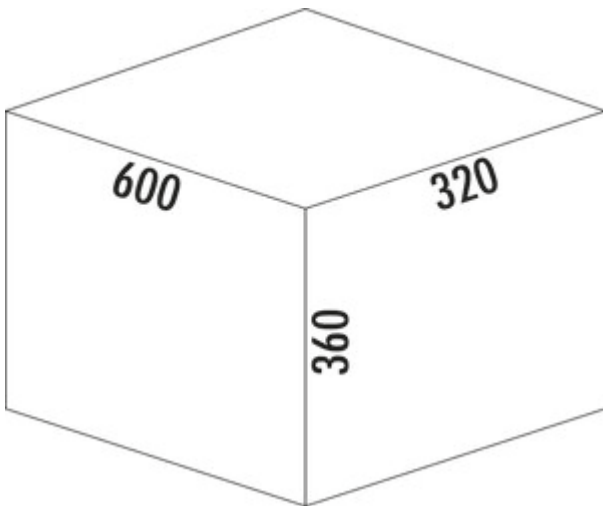

Configuration options

8012489 | without bio lid, light grey, H 360 mm

8012509 | with bio lid, light grey, H 360 mm

8013489 | without bio lid, anthracite, H 360 mm

8013509 | with bio lid, anthracite, H 360 mm

✓ Front pull-out system

✓ full pull-out

✓ 30.5 l

With pull-out complete lid.

— guide rail depth 470 mm

— waste capacity 30,5 (1 x 15.5/2 x 7.5) liters

— technology: full pull-out

— fitting: cabinet wall and front panel

— with soft retraction and damping

— installation depth 320 mm