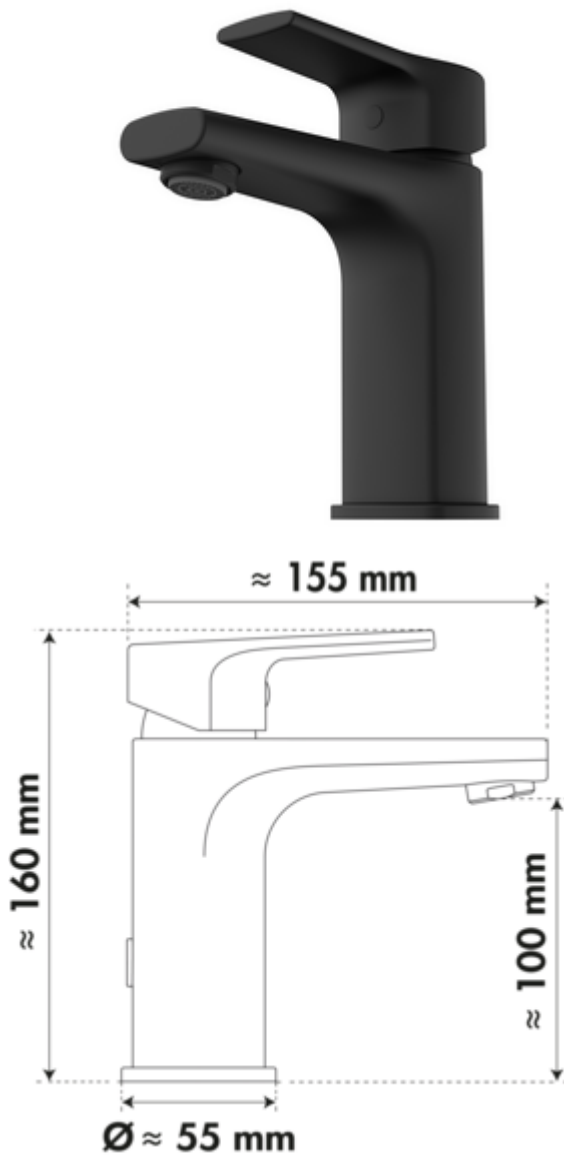

## Wasserwerk Daro 1 bathroom

Product number: 5021353

Configuration: black matt, high pressure

### Configuration options

5021352 | chrome, high pressure

5021353 | black matt, high pressure

- ✓ Washbasin tap
- ✓ high pressure

Single lever faucet. With pull-rod drain fitting 1¼" and ceramic cartridge. Incl. NEOP-ERL® aerator CASCADE® SLC with anti-limescale function.

— drill-Ø 35 mm

— additional water-saving aerator included in the scope of delivery (5 l/min.)

[more infos...](#)

### Technical data

Article type	Washbasin tap	Cartridge with ceramic sealing discs	Yes
Brand	Wasserwerk	Type of fitting	Single lever faucet
Number of handles	1	Operating pressure	high pressure
Total installation height	160 mm	Width	55 mm
Height	160 mm	Further	additional water-saving aerator included (5 l/min.)
Outreach	110 mm	Excenter fitting	With pop-up rod waste fitting 1¼"
Discharge height	100 mm	Number of tap holes	1
Operating mode	Lever	Hoses preassembled	Yes
Drilling diameter	35 mm	Anti-limestone jet regulator	Yes
Handle position	top		