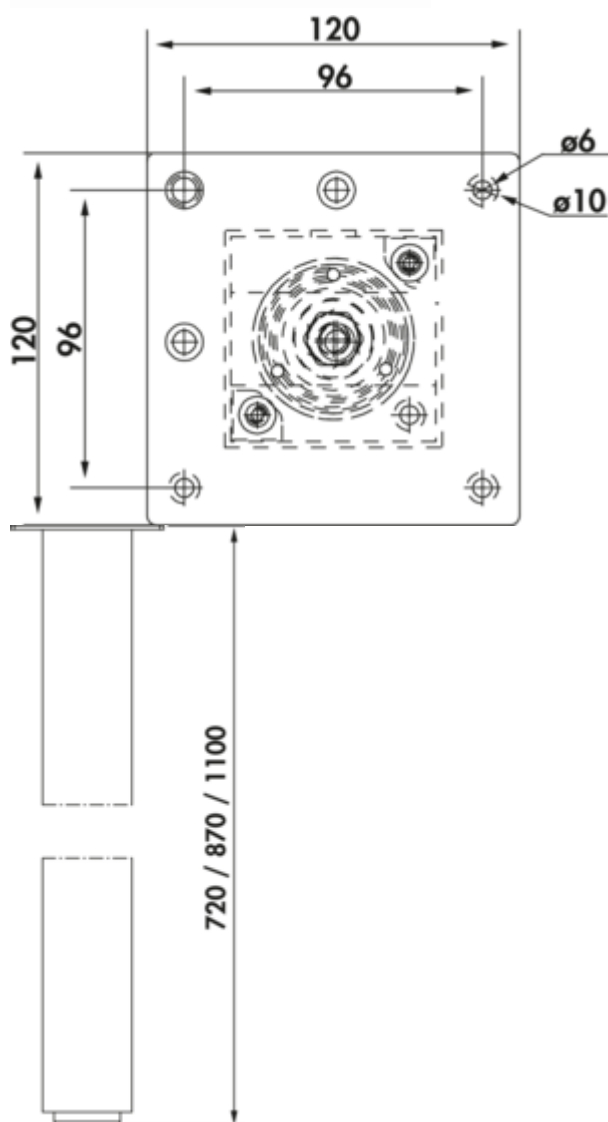

Connero 3

Product number: 3011113

Configuration: black matt, H 1100 mm

Configuration options

3011111 | black matt, H 720 mm

3011112 | black matt, H 870 mm

3011113 | black matt, H 1100 mm

✓ Support foot

Supporting foot. Square, cannot be shortened.

— height plus 5 mm height adjustment

— tube 70 x 70 mm

— can be mounted flush with the corner or centrally

— with 1 integrated earthed plug socket and USB A/C charging function (USB A Quick Charge 3.0/USB C Power Delivery 3.0)

— supply line 1900 mm, 3-core, free ends

— bearing capacity approx. 150 kg

[more infos...](#)

Technical data

Article type	Support foot	Height adjustment	5 mm
Height	1.100 mm	Number of integrated SCHUKO sockets	1
Width	70 mm	Mounting height on console	1 mm
Length of the supply line (primary)	1.900 mm	USB type	USB-A USB-C
Carrying capacity	120 kg	USB version	USB A Quick Charge 3.0 USB C Power Delivery 3.0
Tube dimension	70 x 70 mm		

Dimensional sketch (PDF)