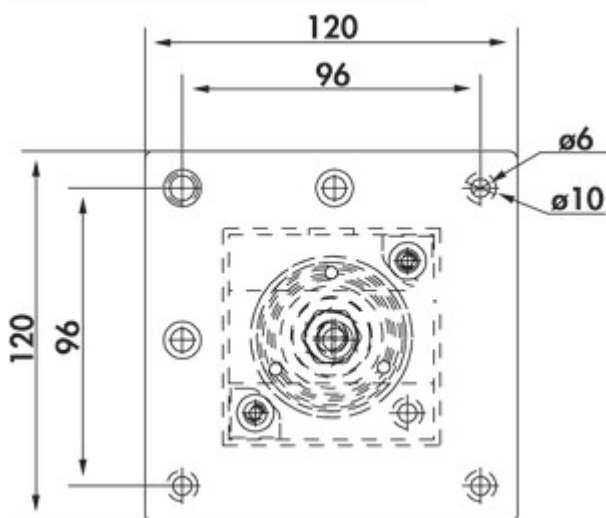

Supporting foot. Square, cannot be shortened.

— height plus 5 mm height adjustment

— tube 70 x 70 mm

— can be mounted flush with the corner or centrally

— with 1 integrated earthed plug socket and USB A/C charging function (USB A Quick Charge 3.0/USB C Power Delivery 3.0)

— supply line 1900 mm, 3-core, free ends

— bearing capacity approx. 150 kg

[more infos...](#)

Technical data

Article type	Support foot	Height adjustment	5 mm
Height	1.100 mm	Number of integrated SCHUKO sockets	1
Width	70 mm	Mounting height on console	1 mm
Length of the supply line (primary)	1.900 mm	USB type	USB-A USB-C
Carrying capacity	120 kg	USB version	USB A Quick Charge 3.0 USB C Power Delivery 3.0
Tube dimension	70 x 70 mm		

Dimensional sketch (PDF)