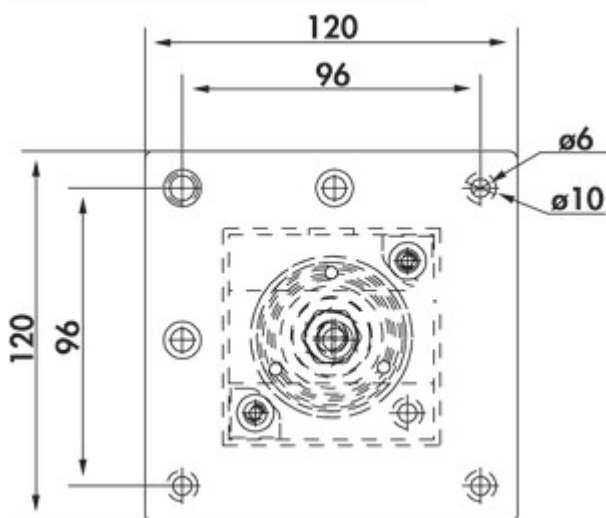

Supporting foot. Square, cannot be shortened.

— height plus 5 mm height adjustment

— tube 70 x 70 mm

— can be mounted flush with the corner or centrally

— with 1 integrated earthed plug socket and USB A/C charging function (USB A Quick Charge 3.0/USB C Power Delivery 3.0)

— supply line 1900 mm, 3-core, free ends

— bearing capacity approx. 150 kg

[more infos...](#)

Technical data

Article type	Support foot	Height adjustment	5 mm
Width	70 mm	Number of integrated SCHUKO sockets	1
Length of the supply line (primary)	1.900 mm	Mounting height on console	1 mm
Carrying capacity	120 kg	USB type	USB-A USB-C
Tube dimension	70 x 70 mm	USB version	USB A Quick Charge 3.0 USB C Power Delivery 3.0

Dimensional sketch (PDF)