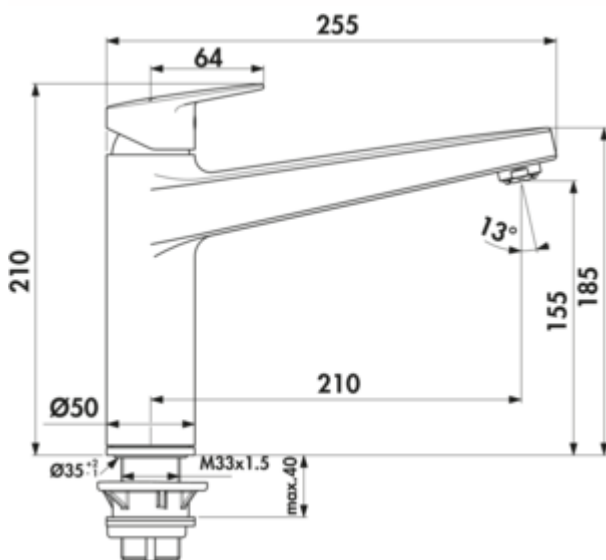

### Configuration options

5024125 | chrome, high pressure

- ✓ Sink faucet
- ✓ high pressure
- ✓ with swivelling moulded outlet

Single lever faucet. With swivelling moulded outlet, ceramic cartridge and ECO function.

- swivel range 360°
- drill Ø 35 mm

German  
Engineering

[more infos...](#)

### Technical data

Article type	Sink faucet	Cartridge with ceramic sealing discs	Yes
Brand	Ideal Standard	Swivel range outlet	360°
Number of handles	1	Type of fitting	Single lever faucet
Total installation height	210 mm	Operating pressure	high pressure
Height	210 mm	Width	50 mm
Outreach	210 mm	Material	brass
Outlet	with swivelling moulded outlet	Worktop thickness	40 mm
Discharge height	155 mm	Including quick assembly system	Yes
Operating mode	Lever	Number of tap holes	1
Drilling diameter	35 mm	ECO function	ECO function Flow limiter CLICK cartridge
Handle position	top	Temperature limiter/scald protection	Yes
Lever length	64 mm	Angle of inclination of aerator	13 °