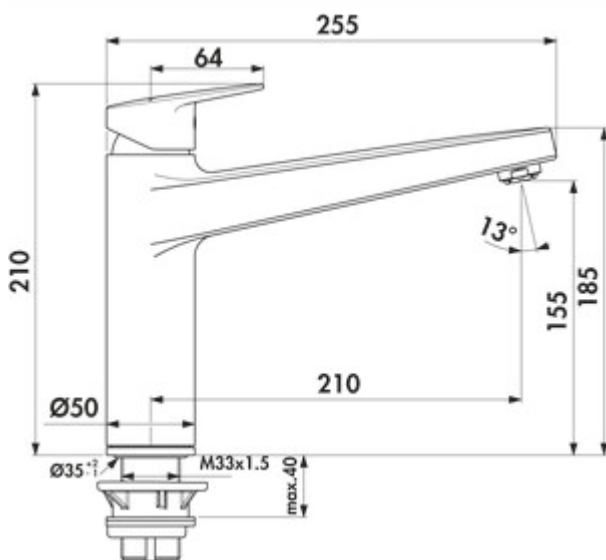

Ideal Standard Ceraplan Neo 2

Product number: 5024125

Configuration: chrome, high pressure

Configuration options

5024125 | chrome, high pressure

- ✓ Sink faucet
- ✓ high pressure
- ✓ with swivelling moulded outlet

Single lever faucet. With swivelling moulded outlet, ceramic cartridge and ECO function.

- swivel range 360°
- drill Ø 35 mm

German
Engineering

[more infos...](#)

Technical data

Article type	Sink faucet	Swivel range outlet	360°
Brand	Ideal Standard	Type of fitting	Single lever faucet
Number of handles	1	Operating pressure	high pressure
Total installation height	210 mm	Width	50 mm
Outreach	210 mm	Material	brass
Outlet	with swivelling moulded outlet	Worktop thickness	40 mm
Discharge height	155 mm	Including quick assembly system	Yes
Operating mode	Lever	Number of tap holes	1
Drilling diameter	35 mm	ECO function	ECO function Flow limiter CLICK cartridge
Handle position	top	Temperature limiter/scald protection	Yes
Lever length	64 mm	Angle of inclination of aerator	13 °
Cartridge with ceramic sealing discs	Yes		