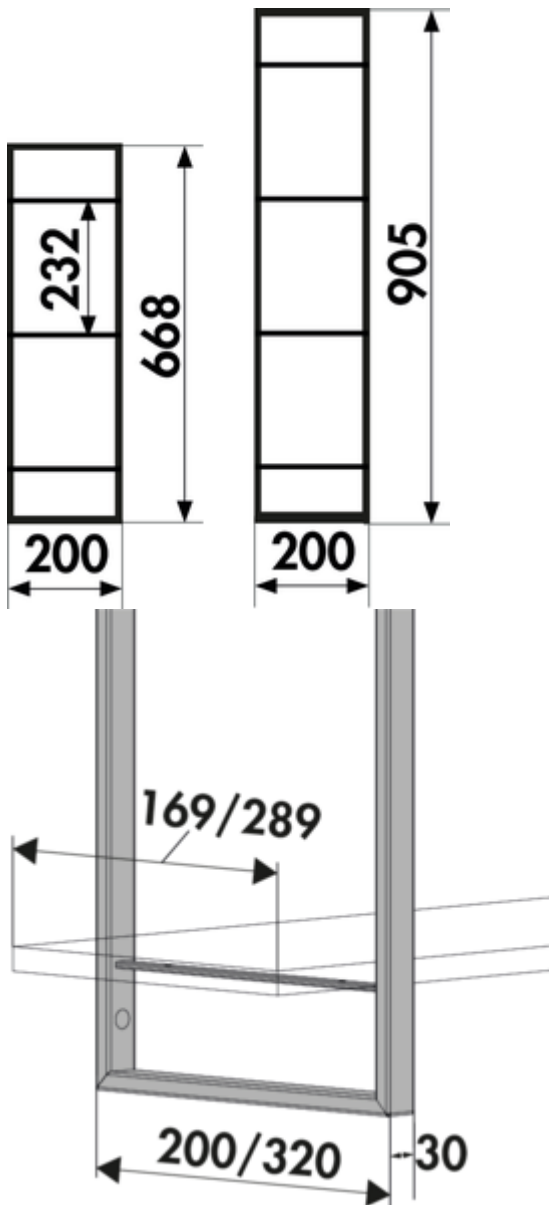

YouK shelving system

Product number: 8051150

Configuration: D 200 mm, H 668 mm, with 3 shelf attachments

Configuration options

8051150 | D 200 mm, H 668 mm, with 3 shelf attachments

8051151 | D 200 mm, H 905 mm, with 4 shelf attachments

8051152 | D 320 mm, H 550 mm, with 2 shelf attachments

8051153 | D 320 mm, H 905 mm, with 3 shelf attachments

8051154 | D 320 mm, H 1500 mm, with 4 shelf attachments

8051155 | D 320 mm, H 2210 mm, with 6 shelf attachments

— one frame element included in each delivery without screws for wall mounting

— 30 kg max. bearing capacity per shelf given even distribution

— **shelves not included in the scope of delivery**

[more infos...](#)

Technical data

Article type	Shelf system	Note	shelves not included in the scope of delivery
Height	668 mm	Shape	angular
Material	steel	Carrying capacity	30 kg max. bearing capacity per shelf given even distribution
Properties	elements can be freely combined	More parts	frame element with 3 shelf attachments
Mounting/Fixing	Screw fastening	Shelving system version	free-hanging or standing shelf variants