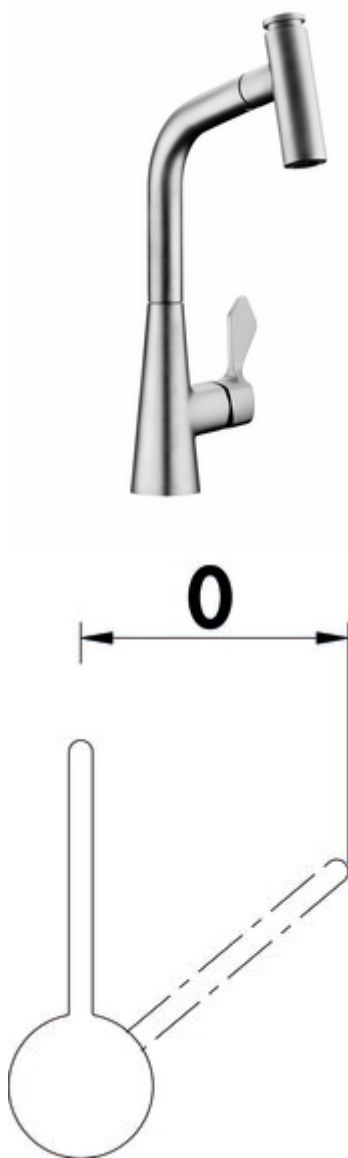

LINEA Umore 2

Product number: 5011342

Configuration: stainless steel finish, high pressure

Configuration options

5011340 | chrome, high pressure

5011341 | black matt, high pressure

5011342 | stainless steel finish, high pressure

- ✓ Sink faucet
- ✓ high pressure

Single lever mixer. With swivelling/pull-out hose with shower head (can be switched to stream or shower), side lever and ceramic cartridge.

- swivel range 360°
- drill Ø 35 mm

[more infos...](#)

Technical data

Article type	Sink faucet	Operating pressure	high pressure
Brand	LINEA	Width	213 mm
Number of handles	1	Material	brass
Total installation height	372 mm	Worktop thickness	40 mm
Outreach	172 mm	Swivel range handle	0 °
Discharge height	260 mm	Number of tap holes	1
Operating mode	Lever	Cartridge size	35 mm
Drilling diameter	35 mm	Convertible jet/shower	Yes
Handle position	side lever	Type of hose shower	with swivelling/pull-out hose with shower head (can be switched to stream or shower)
Cartridge with ceramic sealing discs	Yes	Connection type	G 3/8" F
Swivel range outlet	360°	Connection size	DN 15
Beam type	Shower jet Comfort beam	Connection hoses	450 mm
Type of fitting	Single lever faucet		