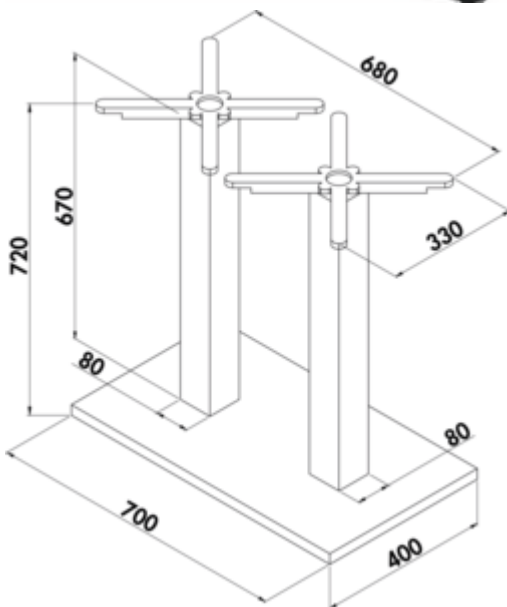

Livia E Duo black

Product number: 3036418

Configuration: H 720 mm

Configuration options

3036418 | H 720 mm

- ✓ Frame
- ✓ Table frame
- ✓ Adjustable

Table frame, square.

- pipe 80 x 80 mm
- upper mounting plate 700 x 400 mm
- powder coated with rough structure
- incl. adjustable feet to compensate for uneven floors
- upper attachment crosses 680 x 330 mm
- for table top max. 1600 x 800 mm (not included in the scope of delivery)
- supports up to approx. 70 kg
- cannot be shortened
- not suitable for granite tops
- assembly required

[more infos...](#)

Technical data

Article type	Frame	Number of columns/pipes	2
Height	720 mm	With mounting plate	Yes
Width	700 mm	Dimensions profile foot/floor plate	700 x 450 mm
Material	metal	Dimensions upper mounting plate	680 x 330 mm
Properties	Adjustable cannot be shortened	Max. Dimensions for table top	1600 x 800 mm
Mounting/Fixing	Screw fastening screwable	Dimensions fastening cross	680 x 330 mm
Note	Use of granite plates not possible. assembly required	Dimensions column/tube	80 x 80 mm
Suitable for	freestanding tables	Column/tube shape	angular
Surface/coating	powder-coated with coarse structure	Height compensation	incl. adjustable feet
Shape	angular	Carrying capacity	ca. 70 kg
Frame type	Table frame		