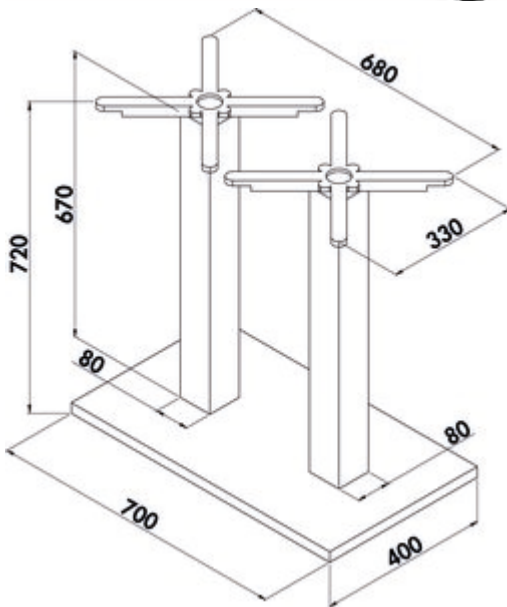

Livia E Duo black

Product number: 3036418

Configuration: H 720 mm

Configuration options

3036418 | H 720 mm

- ✓ Frame
- ✓ Table frame
- ✓ Adjustable

Table frame, square.

- pipe 80 x 80 mm
- upper mounting plate 700 x 400 mm
- powder coated with rough structure
- incl. adjustable feet to compensate for uneven floors
- upper attachment crosses 680 x 330 mm
- for table top max. 1600 x 800 mm (not included in the scope of delivery)
- supports up to approx. 70 kg
- cannot be shortened
- not suitable for granite tops
- assembly required

[more infos...](#)

Technical data

Article type	Frame	Number of columns/pipes	2
Height	720 mm	With mounting plate	Yes
Width	700 mm	Dimensions profile foot/floor plate	700 x 450 mm
Material	metal	Dimensions upper mounting plate	680 x 330 mm
Properties	Adjustable cannot be shortened	Max. Dimensions for table top	1600 x 800 mm
Mounting/Fixing	Screw fastening screwable	Dimensions fastening cross	680 x 330 mm
Note	Use of granite plates not possible. assembly required	Dimensions column/tube	80 x 80 mm
Suitable for	freestanding tables	Column/tube shape	angular
Surface/coating	powder-coated with coarse structure	Height compensation	incl. adjustable feet
Shape	angular	Carrying capacity	ca. 70 kg
Frame type	Table frame		