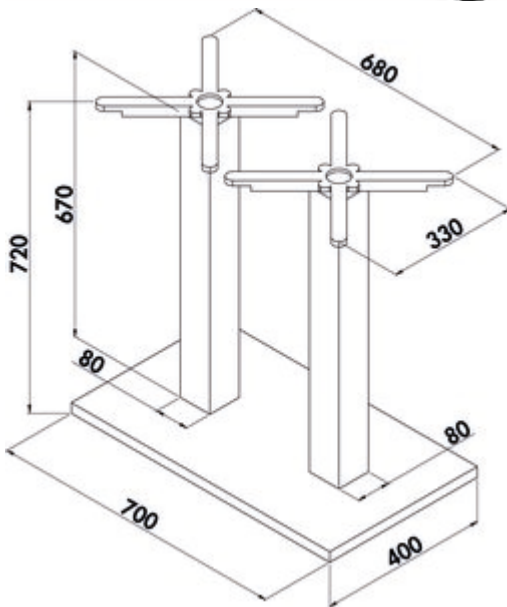

## Livia E Duo black

Product number: 3036418

Configuration: H 720 mm

### Configuration options

3036418 | H 720 mm

- ✓ Frame
- ✓ Table frame
- ✓ Adjustable

Table frame, square.

- pipe 80 x 80 mm
- upper mounting plate 700 x 400 mm
- powder coated with rough structure
- incl. adjustable feet to compensate for uneven floors
- upper attachment crosses 680 x 330 mm
- for table top max. 1600 x 800 mm (not included in the scope of delivery)
- supports up to approx. 70 kg
- cannot be shortened
- not suitable for granite tops
- assembly required

### Technical data

Article type	Frame	Number of columns/pipes	2
Width	700 mm	With mounting plate	Yes
Material	metal	Dimensions profile foot/floor plate	700 x 450 mm
Properties	Adjustable cannot be shortened	Dimensions upper mounting plate	680 x 330 mm
Mounting/Fixing	Screw fastening screwable	Max. Dimensions for table top	1600 x 800 mm
Note	Use of granite plates not possible. assembly required	Dimensions fastening cross	680 x 330 mm
Suitable for	freestanding tables	Dimensions column/tube	80 x 80 mm
Surface/coating	powder-coated with coarse structure	Column/tube shape	angular
Shape	angular	Height compensation	incl. adjustable feet
Frame type	Table frame	Carrying capacity	ca. 70 kg