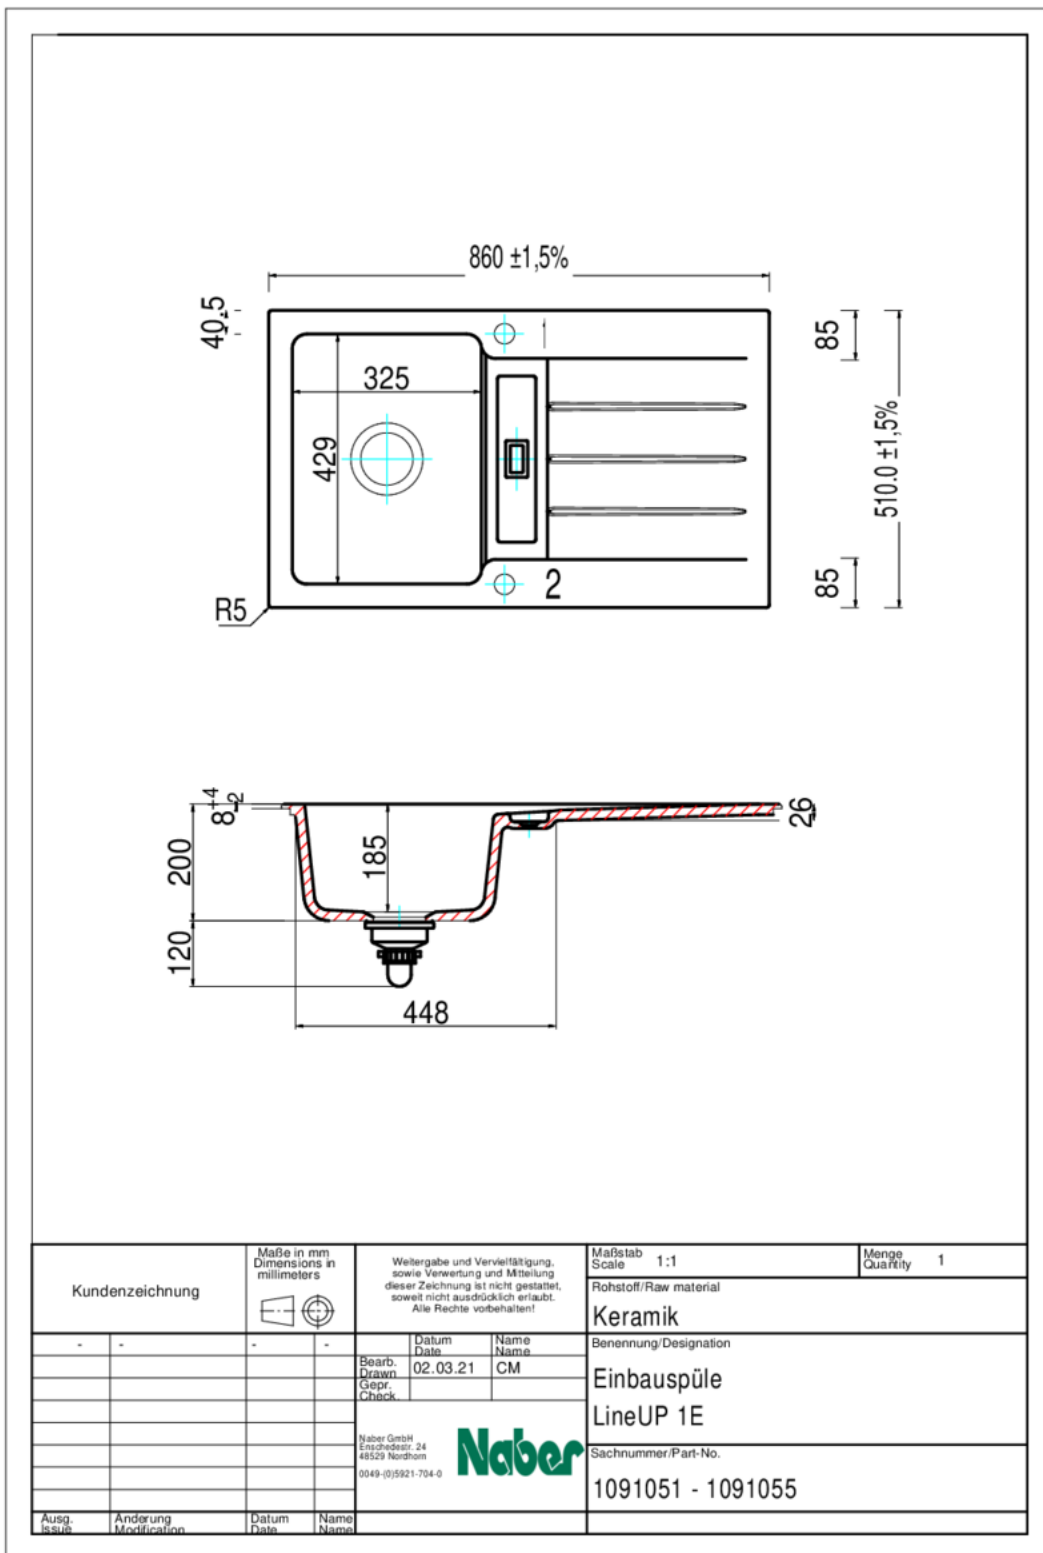

LineUP 1E

Product number: 1091053

Configuration: nero

Configuration options

1091051 | white glossy
 1091052 | slate
 1091053 | nero
 1091054 | lava
 1091055 | white matt

- ✓ Built-in sink
- ✓ ceramic
- ✓ Eccentric set, chrome-plated

Built-in sink. Ceramic, single bowl with draining surface, reversible, 3½" basket strainer valve flush with premium rotational excenter fitting, chromed, drill hole 1 + 2 drilled through.

— suitable for worktop thicknesses from 30 mm

— cut-out approx. 830 x 480 mm, R 5 mm

Design by Hans Winkler Design, Grafenau.

[more infos...](#)

Technical data

Article type	Sink	Depth main sink	429 mm
Width	860 mm	Flushing radius (R)	10
Material	ceramic	Material thickness worktop minimum	30 mm
Designer	Design by Hans Winkler Design, Grafenau.	Number of tap holes	1
Cabinet width	500 mm	Armature bench	Yes
Cut-out dimension	approx. 830 x 480 mm, R 5 mm	Number of holes	2
Excenter fitting	Eccentric set, chrome-plated	Arrangement sinks	Reversible
Valve type	3½" basket strainer valve flush	Number of sinks	1 main sink
Overflow	Overflow in the drainer	Number of overflow points	1
Installation variant	Built-in sink	Draining board	With ribbed draining surface
Main sink width	325 mm	Garnish actuation	Chrome-plated rotary eccentric
Height main sink	185 mm		

Accessories

1091038 Bowl insert, Accessory, stainless steel

Recommendations

5011308 Mio 3, Sink faucet, chrome, high-pressure

Dimensional sketch (PDF)

Installation dimensions (PDF)