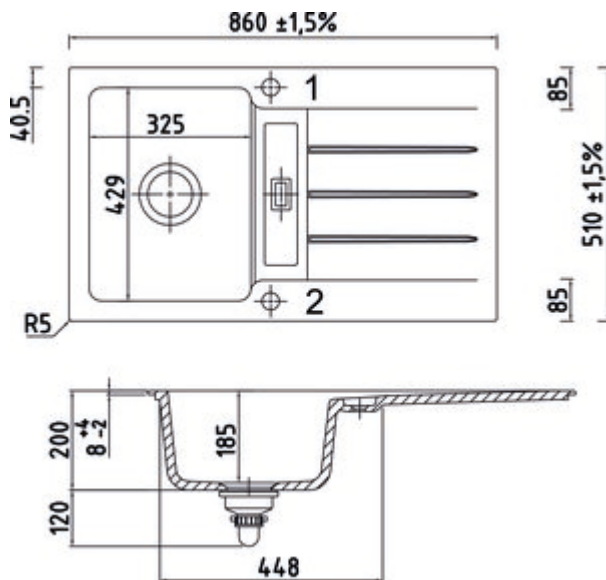

LineUP 1E

Product number: 1091053

Configuration: nero

Configuration options

1091051 | white glossy
 1091052 | slate
 1091053 | nero
 1091054 | lava
 1091055 | white matt

- ✓ Built-in sink
- ✓ ceramic
- ✓ Eccentric set, chrome-plated

Built-in sink. Ceramic, single bowl with draining surface, reversible, 3½" basket strainer valve flush with premium rotational excenter fitting, chromed, drill hole 1 + 2 drilled through.

— suitable for worktop thicknesses from 30 mm

— cut-out approx. 830 x 480 mm, R 5 mm

Design by Hans Winkler Design, Grafenau.

[more infos...](#)

Technical data

Article type	Sink	Depth main sink	429 mm
Width	860 mm	Flushing radius (R)	10
Material	ceramic	Material thickness worktop minimum	30 mm
Designer	Design by Hans Winkler Design, Grafenau.	Number of tap holes	1
Cabinet width	500 mm	Armature bench	Yes
Cut-out dimension	approx. 830 x 480 mm, R 5 mm	Number of holes	2
Excenter fitting	Eccentric set, chrome-plated	Arrangement sinks	Reversible
Valve type	3½" basket strainer valve flush	Number of sinks	1 main sink
Overflow	Overflow in the drainer	Number of overflow points	1
Installation variant	Built-in sink	Draining board	With ribbed draining surface
Main sink width	325 mm	Garnish actuation	Chrome-plated rotary eccentric
Height main sink	185 mm		

Accessories

1091038 Bowl insert, Accessory, stainless steel

Recommendations

5011308 Mio 3, Sink faucet, chrome, high-pressure

Dimensional sketch (PDF)

Installation dimensions (PDF)