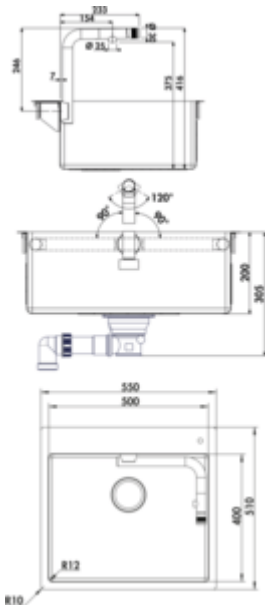

Corno Turno 60

Product number: 1041001

Configuration: set (sink and Turno faucet)

Configuration options

1041001 | set (sink and Turno faucet)

- ✓ Built-in sink
- ✓ Flush mounted sink
- ✓ Eccentric set

Built-in sink. 3½" basket strainer valve flush with push-button excenter fitting. With single-lever mixer integrated into the bowl wall, stainless steel finish, swivel spout 180°, 120° rotating.

- **flat edge: also suitable for flush mounting**
- suitable for worktop thicknesses from 10 mm to 40 mm
- cut-out approx. 535 x 495 mm (built-in sink)
- bowl depth 200 mm
- with integrated single-lever mixer, stainless steel finish, high pressure
- infinitely 180° swivelling and positioning
- vertical water outlet in every position of the faucet
- ergonomic operation by single-lever mixer at the outlet end
- windows can be planned on worktop level and are simply opened

Design by tbSTUDIO, Berlin.

[more infos...](#)

Technical data

| | | | |
|----------------------|--------------------------------------|------------------------------------|-----------------------|
| Article type | Sink | Main sink width | 500 mm |
| Height | 305 mm | Height main sink | 400 mm |
| Width | 550 mm | Depth main sink | 200 mm |
| Material | stainless steel | Flushing radius (R) | 10 |
| Designer | Design by tbSTUDIO, Berlin | Maximum worktop material thickness | 40 mm |
| Cabinet width | 600 mm | Material thickness worktop minimum | 10 mm |
| Cut-out dimension | approx. 535 x 495 mm (built-in sink) | Number of sinks | 1 main sink |
| Excenter fitting | Eccentric set | Number of overflow points | 1 |
| Valve type | 3½" basket strainer valve flush | Sound insulation | Yes |
| Overflow | Overflow in the main basin | Garnish actuation | Push-button eccentric |
| Installation variant | Built-in sink Flush mounted sink | Pelvic inner radius (R) | 12 |