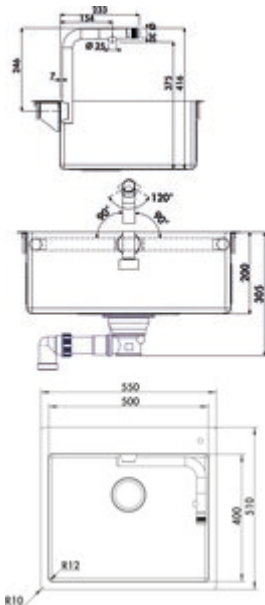

[more infos...](#)

Technical data

Article type	Sink	Height main sink	400 mm
Width	550 mm	Depth main sink	200 mm
Material	stainless steel	Flushing radius (R)	10
Designer	Design by tbSTUDIO, Berlin	Maximum worktop material thickness	40 mm
Cabinet width	600 mm	Material thickness worktop minimum	10 mm
Cut-out dimension	approx. 535 x 495 mm (built-in sink)	Number of sinks	1 main sink
Excenter fitting	Eccentric set	Number of overflow points	1
Valve type	3½" basket strainer valve flush	Sound insulation	Yes
Overflow	Overflow in the main basin	Garnish actuation	Push-button eccentric
Installation variant	Built-in sink Flush mounted sink	Pelvic inner radius (R)	12
Main sink width	500 mm