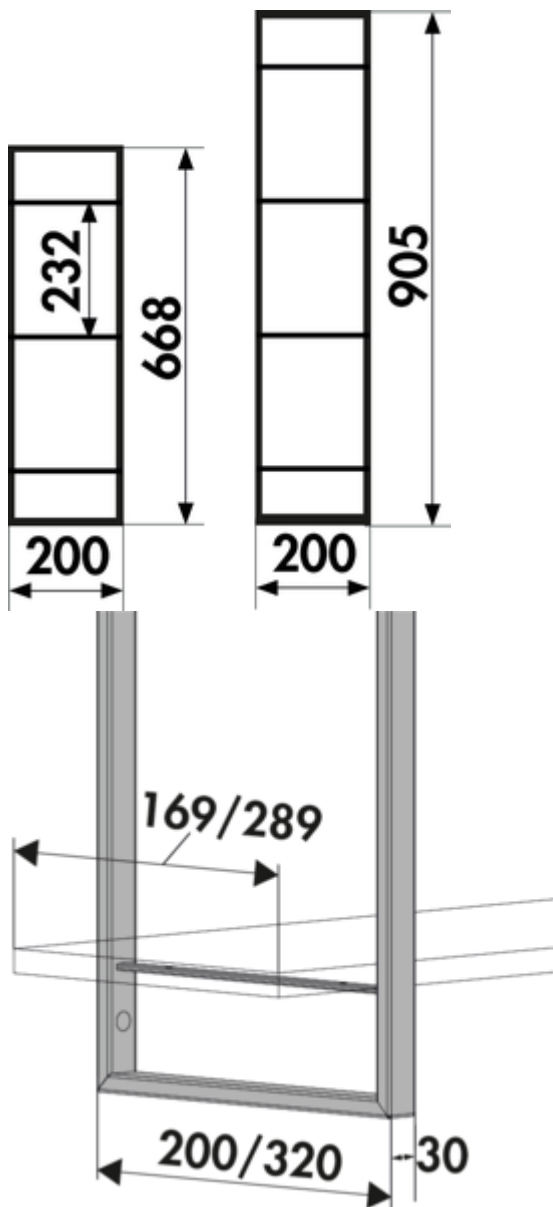

YouK shelving system

Product number: 8051154

Configuration: D 320 mm, H 1500 mm, with 4 shelf attachments

Configuration options

8051150 | D 200 mm, H 668 mm, with 3 shelf attachments

8051151 | D 200 mm, H 905 mm, with 4 shelf attachments

8051152 | D 320 mm, H 550 mm, with 2 shelf attachments

8051153 | D 320 mm, H 905 mm, with 3 shelf attachments

8051154 | D 320 mm, H 1500 mm, with 4 shelf attachments

8051155 | D 320 mm, H 2210 mm, with 6 shelf attachments

— one frame element included in each delivery without screws for wall mounting

— 30 kg max. bearing capacity per shelf given even distribution

— **shelves not included in the scope of delivery**

[more infos...](#)

Technical data

Article type	Shelf system	Note	shelves not included in the scope of delivery
Height	1.500 mm	Shape	angular
Material	steel	Carrying capacity	30 kg max. bearing capacity per shelf given even distribution
Properties	elements can be freely combined	More parts	frame element with 4 shelf attachments
Mounting/Fixing	Screw fastening	Shelving system version	free-hanging or standing shelf variants