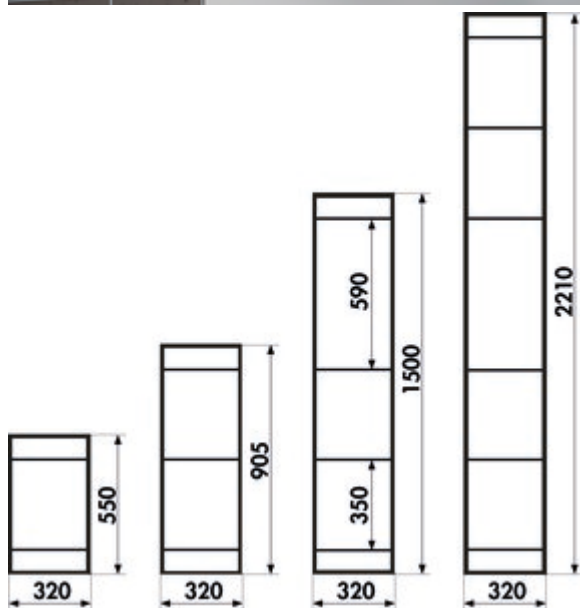

YouK shelving system

Product number: 8051154

Configuration: D 320 mm, H 1500 mm, with 4 shelf attachments

Configuration options

- 8051150 | D 200 mm, H 668 mm, with 3 shelf attachments
- 8051151 | D 200 mm, H 905 mm, with 4 shelf attachments
- 8051152 | D 320 mm, H 550 mm, with 2 shelf attachments
- 8051153 | D 320 mm, H 905 mm, with 3 shelf attachments
- 8051154 | D 320 mm, H 1500 mm, with 4 shelf attachments
- 8051155 | D 320 mm, H 2210 mm, with 6 shelf attachments

- ✓ Shelf system
- ✓ Material: steel
- ✓ angular

For open and contemporary interior design. Black matt.

- material steel
- free-hanging or standing shelf variants
- elements can be freely combined
- quick and easy installation
- one frame element included in each delivery without screws for wall mounting
- 30 kg max. bearing capacity per shelf given even distribution
- shelves not included in the scope of delivery

[more infos...](#)

Technical data

| | | | |
|-----------------|---|-------------------------|---|
| Article type | Shelf system | Shape | angular |
| Material | steel | Carrying capacity | 30 kg max. bearing capacity per shelf given even distribution |
| Properties | elements can be freely combined | More parts | frame element with 4 shelf attachments |
| Mounting/Fixing | Screw fastening | Shelving system version | free-hanging or standing shelf variants |
| Note | shelves not included in the scope of delivery | | |