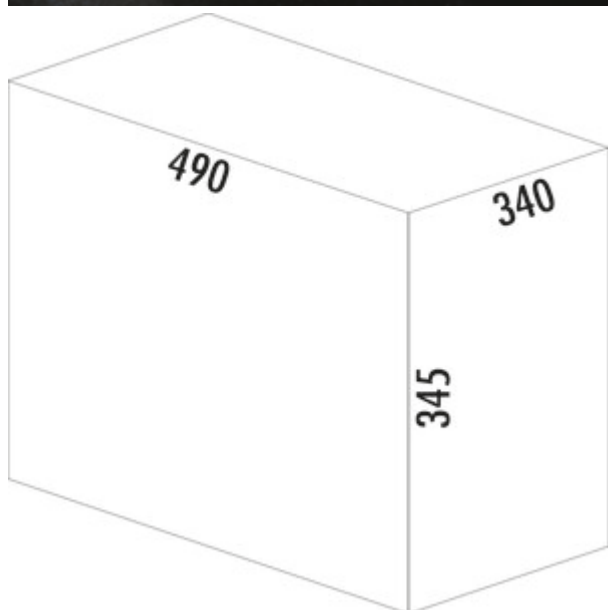

WESCO® Traditionline Double-Master® 345 S/400-2

Product number: 8011111
Configuration: aluminium grey

Configuration options

8011111 | aluminium grey

- ✓ Pull-out technology for rotating doors
- ✓ full pull-out
- ✓ 32 l
- waste capacity 32 (2 x 16) liters
- technology: full pull-out
- fitting: cabinet bottom
- the ideal space saver with an installation height of only 345 mm

[more infos...](#)

Technical data

Article type	Waste collection system	Cover	Yes
Brand	WESCO®	Lid type(s)	Complete lid
Width	340 mm	Number of containers	2
Mounting/Fixing	cabinet bottom	Opening technology	full pull-out
Installation_height_list	345 mm	Total volume	32 l
Cabinet width	400 mm	Volume/content container 1	16 l
Shape	angular	Volume/content container 2	16 l
Material lid	plastic	Design	Pull-out technology for rotating doors
Material container	plastic	Volume/Content container	16/16
Colour total cover	aluminium grey		