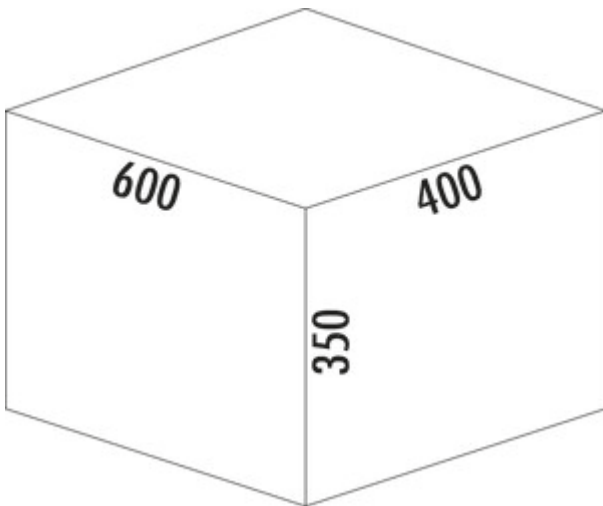

Cox Stand-UP[®] 350 S/600-3

Product number: 8013411

Configuration: with bio lid, anthracite, H 350 mm

Configuration options

8013410 | without bio lid, anthracite, H 350 mm

8013411 | with bio lid, anthracite, H 350 mm

- ✓ Existing pull-outs
- ✓ 42 l
- ✓ Number of containers: 3

For mounting on existing pull-outs with a nominal depth of 450 mm and 500 mm.

— maximum frame height (dimension from the bottom of the drawer to the top edge of the frame) 245 mm

— minimum installation depth (internal dimension of the drawer) 400 mm

— waste volume 42 (2 x 10/1 x 22) litres

— total height 350 mm

— installation height without complete lid 340 mm

— complete lid can be mounted behind the upper front to save space

— bucket height 326 mm

[more infos...](#)

Technical data

Article type	Waste collection system	Number of containers	3
Height	350 mm	Total volume	42 l
Width	600 mm	Volume/content container 1	10 l
Mounting/Fixing	on existing pull-outs	Volume/content container 2	10 l
Further	maximum frame height (dimension from the bottom of the drawer to the top edge of the frame) 245 mm	Volume/content container 3	22 l
Installation_height_list	without complete lid 340 mm	Colour guide	anthracite
Cabinet width	600 mm	Colour container lid	anthracite/green
Shape	angular	Design	Existing pull-outs
Frame colour	anthracite	Volume/Content container	10/10/22
Material container	plastic	Organic lid	Yes
Colour total cover	anthracite	Guide rail depth	450 - 500 mm
Cover	Yes	Bucket height	326 mm
Lid type(s)	Complete lid		