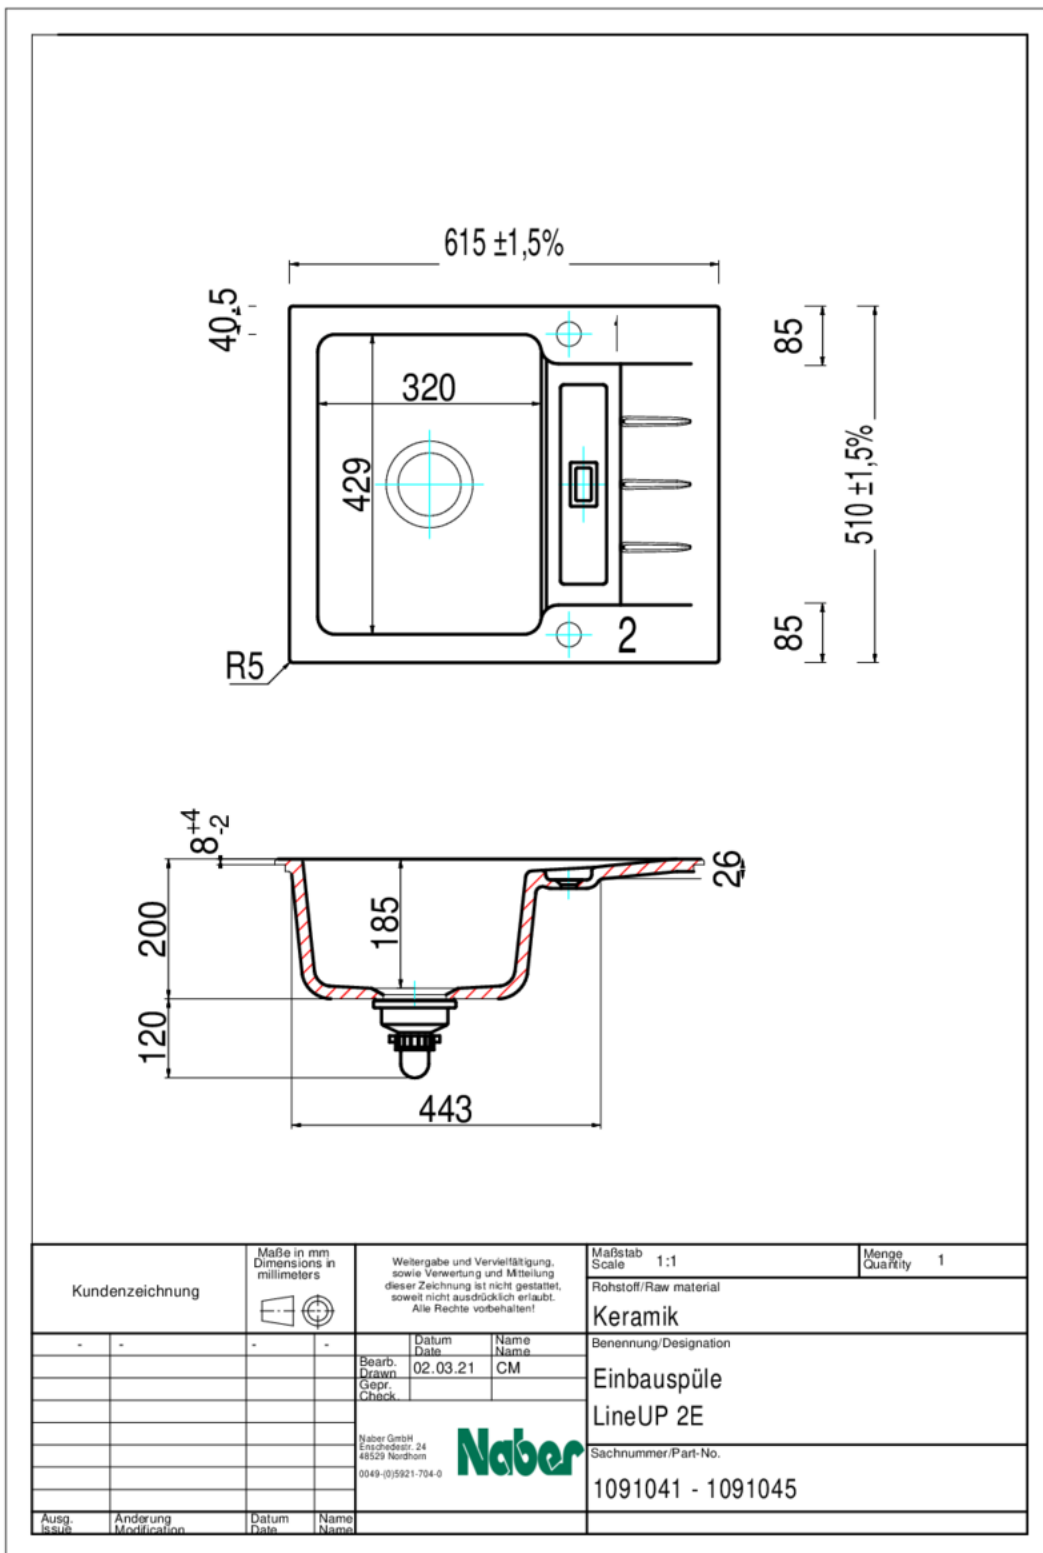

LineUP 2E

Product number: 1091045

Configuration: white matt

Configuration options

1091041 | white glossy
 1091042 | slate
 1091043 | nero
 1091044 | lava
 1091045 | white matt

- ✓ Built-in sink
- ✓ ceramic
- ✓ Eccentric set, chrome-plated

Built-in sink. Ceramic, single bowl with small draining surface, reversible, 3½" basket strainer valve flush with premium rotational excenter fitting, chromed, drill hole 1 + 2 drilled through.

— suitable for worktop thicknesses from 30 mm

— cut-out approx. 585 x 480 mm, R 5 mm

Design by Hans Winkler Design, Grafenau.

[more infos...](#)

Technical data

Article type	Sink	Height main sink	185 mm
Height	320 mm	Depth main sink	429 mm
Width	615 mm	Flushing radius (R)	5
Material	ceramic	Material thickness worktop minimum	30 mm
Designer	Design by Hans Winkler Design, Grafenau.	Number of tap holes	1
Cabinet width	500 mm	Armature bench	Yes
Cut-out dimension	approx. 585 x 480 mm, R 5 mm	Number of holes	2
Surface/coating	matt	Arrangement sinks	Reversible
Excenter fitting	Eccentric set, chrome-plated	Number of sinks	1 main sink
Valve type	3½" basket strainer valve flush	Number of overflow points	1
Overflow	Overflow in the drainer	Draining board	With ribbed draining surface
Installation variant	Built-in sink	Garnish actuation	Chrome-plated rotary eccentric
Main sink width	320 mm		

Dimensional sketch (PDF)

Installation dimensions (PDF)

Kundenzeichnung		Maße in mm Dimensions in millimeters	Weitergabe und Vervielfältigung, sowie Vorewertung und Mitteilung dieser Zeichnung ist nicht gestattet, soweit nicht ausdrücklich erlaubt. Alle Rechte vorbehalten!		Maßstab Scale 1:1	Menge Quantity 1
-	-	-	-	Datum Date 02.03.21	Rohstoff/Raw material Einbaumaße	
				Name Name CM	Benennung/Designation Einbauspüle LineUP 2E	
				Sachnummer/Part-No. 1091041 - 1091045		
Ausg. Issus	Anderung Modification	Datum Date	Name Name			