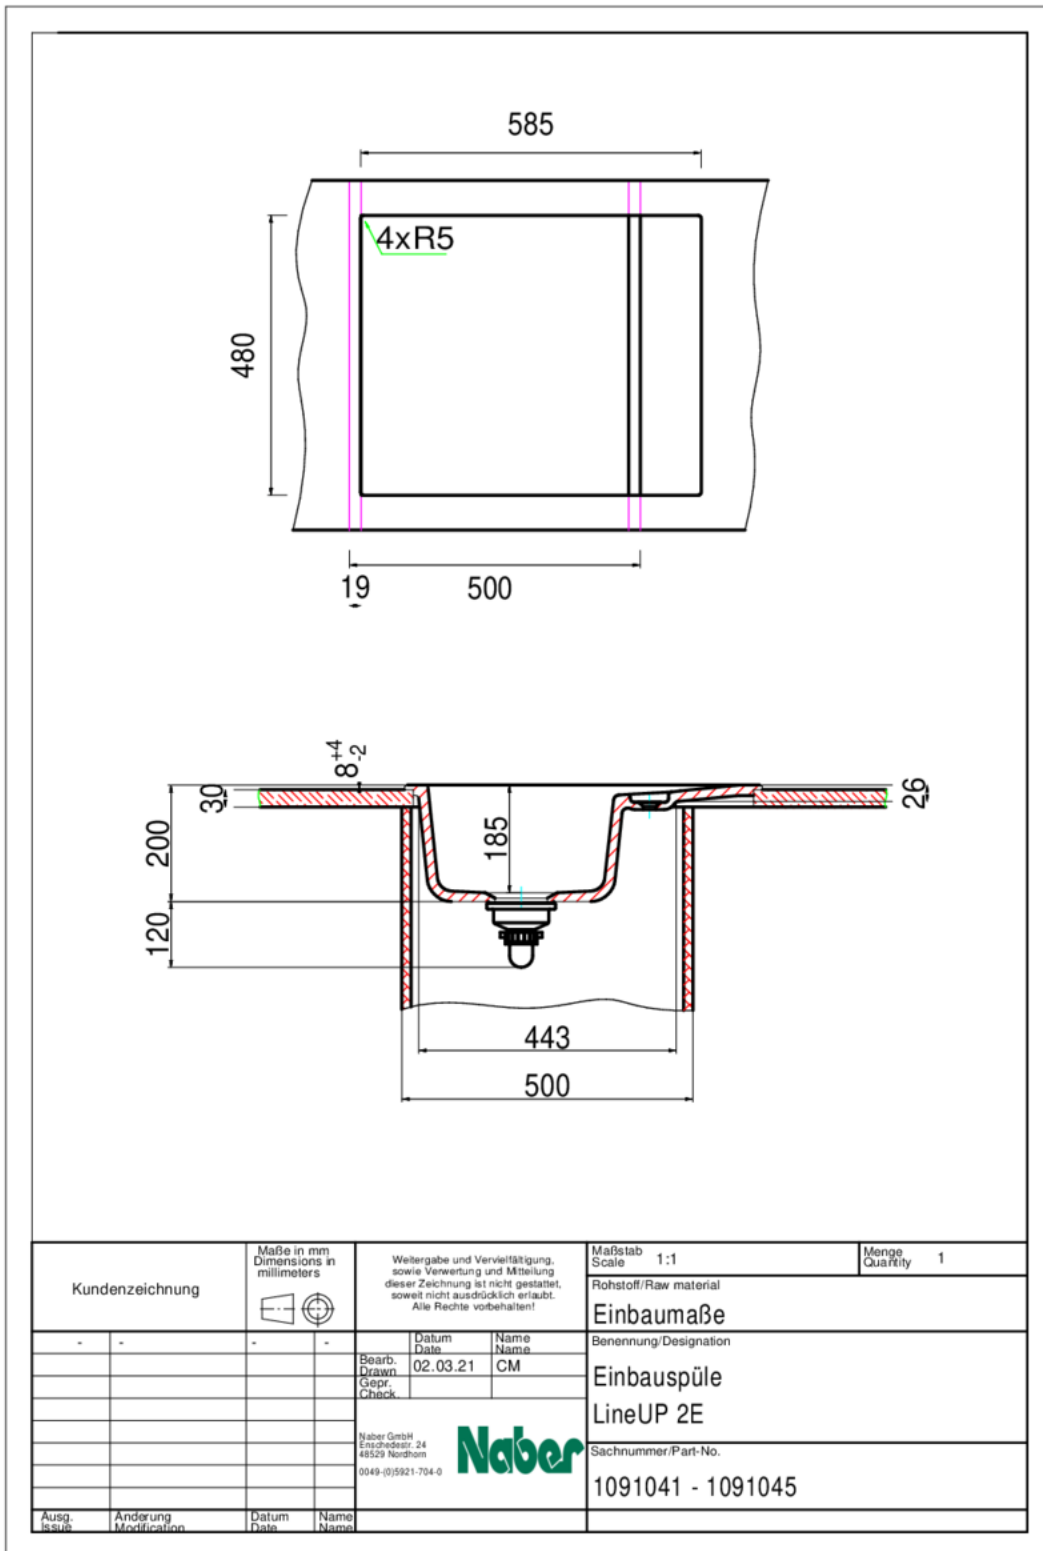

LineUP 2E

Product number: 1091045

Configuration: white matt

Configuration options

1091041 | white glossy
 1091042 | slate
 1091043 | nero
 1091044 | lava
 1091045 | white matt

- ✓ Built-in sink
- ✓ ceramic
- ✓ Eccentric set, chrome-plated

Built-in sink. Ceramic, single bowl with small draining surface, reversible, 3½" basket strainer valve flush with premium rotational excenter fitting, chromed, drill hole 1 + 2 drilled through.

— suitable for worktop thicknesses from 30 mm

— cut-out approx. 585 x 480 mm, R 5 mm

Design by Hans Winkler Design, Grafenau.

[more infos...](#)

Technical data

Article type	Sink	Height main sink	185 mm
Height	320 mm	Depth main sink	429 mm
Width	615 mm	Flushing radius (R)	5
Material	ceramic	Material thickness worktop minimum	30 mm
Designer	Design by Hans Winkler Design, Grafenau.	Number of tap holes	1
Cabinet width	500 mm	Armature bench	Yes
Cut-out dimension	approx. 585 x 480 mm, R 5 mm	Number of holes	2
Surface/coating	matt	Arrangement sinks	Reversible
Excenter fitting	Eccentric set, chrome-plated	Number of sinks	1 main sink
Valve type	3½" basket strainer valve flush	Number of overflow points	1
Overflow	Overflow in the drainer	Draining board	With ribbed draining surface
Installation variant	Built-in sink	Garnish actuation	Chrome-plated rotary eccentric
Main sink width	320 mm		

Dimensional sketch (PDF)

Installation dimensions (PDF)

Kundenzeichnung		Maße in mm Dimensions in millimeters	Weitergabe und Vervielfältigung, sowie Vorewertung und Mitteilung dieser Zeichnung ist nicht gestattet, soweit nicht ausdrücklich erlaubt. Alle Rechte vorbehalten!		Maßstab Scale 1:1	Menge Quantity 1
-	-	-	-	Datum Date 02.03.21	Rohstoff/Raw material Einbaumaße	
				Name Name CM	Benennung/Designation Einbauspüle LineUP 2E	
				Sachnummer/Part-No. 1091041 - 1091045		
Ausg. Issus	Anderung Modification	Datum Date	Name Name			