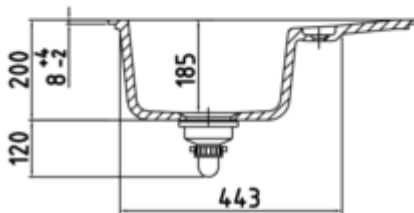

LineUP 2E

Product number: 1091045

Configuration: white matt

Configuration options

1091041 | white glossy
 1091042 | slate
 1091043 | nero
 1091044 | lava
 1091045 | white matt

- ✓ Built-in sink
- ✓ ceramic
- ✓ Eccentric set, chrome-plated

Built-in sink. Ceramic, single bowl with small draining surface, reversible, 3½" basket strainer valve flush with premium rotational excenter fitting, chromed, drill hole 1 + 2 drilled through.

— suitable for worktop thicknesses from 30 mm

— cut-out approx. 585 x 480 mm, R 5 mm

Design by Hans Winkler Design, Grafenau.

[more infos...](#)

Technical data

Article type	Sink	Height main sink	185 mm
Height	320 mm	Depth main sink	429 mm
Width	615 mm	Flushing radius (R)	5
Material	ceramic	Material thickness worktop minimum	30 mm
Designer	Design by Hans Winkler Design, Grafenau.	Number of tap holes	1
Cabinet width	500 mm	Armature bench	Yes
Cut-out dimension	approx. 585 x 480 mm, R 5 mm	Number of holes	2
Surface/coating	matt	Arrangement sinks	Reversible
Excenter fitting	Eccentric set, chrome-plated	Number of sinks	1 main sink
Valve type	3½" basket strainer valve flush	Number of overflow points	1
Overflow	Overflow in the drainer	Draining board	With ribbed draining surface
Installation variant	Built-in sink	Garnish actuation	Chrome-plated rotary eccentric
Main sink width	320 mm		

Dimensional sketch (PDF)

Installation dimensions (PDF)

Kundenzeichnung		Maße in mm Dimensions in millimeters	Weitergabe und Vervielfältigung, sowie Vorewertung und Mitteilung dieser Zeichnung ist nicht gestattet, soweit nicht ausdrücklich erlaubt. Alle Rechte vorbehalten!		Maßstab Scale 1:1	Menge Quantity 1
-	-	-	-	Datum Date 02.03.21	Rohstoff/Raw material Einbaumaße	
				Name Name CM	Benennung/Designation Einbauspüle LineUP 2E	
				Sachnummer/Part-No. 1091041 - 1091045		
Ausg. Issus	Anderung Modification	Datum Date	Name Name			