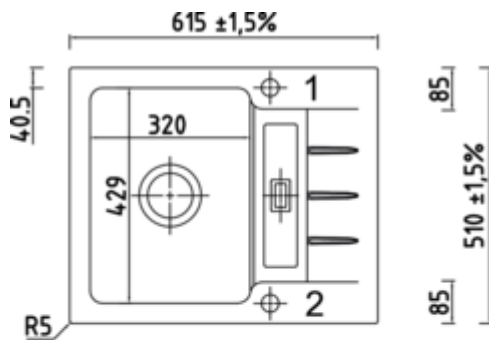

LineUP 2E

Product number: 1091045

Configuration: white matt

Configuration options

1091041 | white glossy
 1091042 | slate
 1091043 | nero
 1091044 | lava
 1091045 | white matt

- ✓ Built-in sink
- ✓ ceramic
- ✓ Eccentric set, chrome-plated

Built-in sink. Ceramic, single bowl with small draining surface, reversible, 3½" basket strainer valve flush with premium rotational excenter fitting, chromed, drill hole 1 + 2 drilled through.

— suitable for worktop thicknesses from 30 mm

— cut-out approx. 585 x 480 mm, R 5 mm

Design by Hans Winkler Design, Grafenau.

[more infos...](#)

Technical data

Article type	Sink	Height main sink	185 mm
Height	320 mm	Depth main sink	429 mm
Width	615 mm	Flushing radius (R)	5
Material	ceramic	Material thickness worktop minimum	30 mm
Designer	Design by Hans Winkler Design, Grafenau.	Number of tap holes	1
Cabinet width	500 mm	Armature bench	Yes
Cut-out dimension	approx. 585 x 480 mm, R 5 mm	Number of holes	2
Surface/coating	matt	Arrangement sinks	Reversible
Excenter fitting	Eccentric set, chrome-plated	Number of sinks	1 main sink
Valve type	3½" basket strainer valve flush	Number of overflow points	1
Overflow	Overflow in the drainer	Draining board	With ribbed draining surface
Installation variant	Built-in sink	Garnish actuation	Chrome-plated rotary eccentric
Main sink width	320 mm		

Dimensional sketch (PDF)

Installation dimensions (PDF)

Kundenzeichnung		Maße in mm Dimensions in millimeters	Weitergabe und Vervielfältigung, sowie Vorewertung und Mitteilung dieser Zeichnung ist nicht gestattet, soweit nicht ausdrücklich erlaubt. Alle Rechte vorbehalten!		Maßstab Scale 1:1	Menge Quantity 1
-	-	-	-	Datum Date 02.03.21	Rohstoff/Raw material Einbaumaße	
				Name Name CM	Benennung/Designation Einbauspüle LineUP 2E	
				Sachnummer/Part-No. 1091041 - 1091045		
Ausg. Issus	Anderung Modification	Datum Date	Name Name			