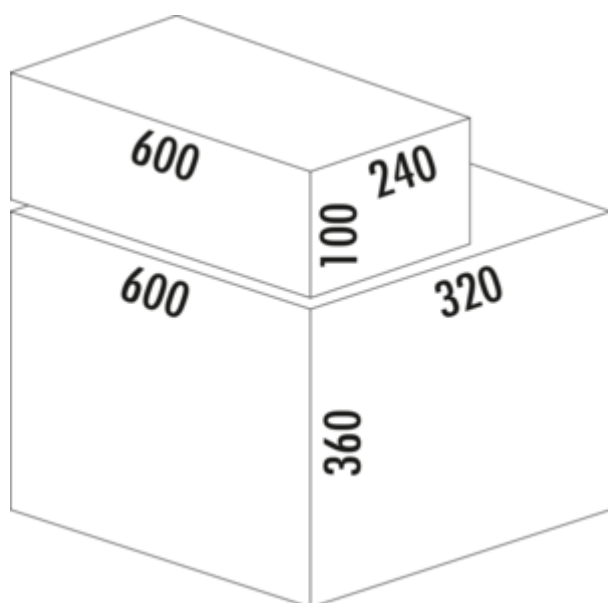

Cox® Base 360 K/600-2 with Base-Board

Product number: 8013803

Configuration: with bio lid, anthracite, H 460 mm

Configuration options

8012802 | without bio lid, light grey, H 460 mm

8012803 | with bio lid, light grey, H 460 mm

8013802 | without bio lid, anthracite, H 460 mm

8013803 | with bio lid, anthracite, H 460 mm

- ✓ Front pull-out system
- ✓ full pull-out
- ✓ 31 l
 - guide rail depth 470 mm
 - waste capacity 31 (2 x 15.5) l
 - technology: full pull-out
 - fitting: cabinet wall and front panel
 - for 16/19 mm side walls
 - **with soft retraction and damping**
 - installation depth 320 mm
 - 1x2.7 l and 1x1.2 l storage boxes and 4 brackets included

[more infos...](#)

Technical data

Article type	Waste collection system	Volume/content container 1	15,5 l
Height	360 mm	Volume/content container 2	15,5 l
Width	600 mm	Soft closing	Yes
Mounting/Fixing	cabinet wall front panel	Colour container lid	anthracite/green
Installation_height_list	460 mm	Design	Front pull-out system
Cabinet width	600 mm	Volume/Content container	15,5/15,5
Shape	angular	Organic lid	Yes
Installation depth	320 mm	Number of containers in additional drawer	1
Material container	plastic	Guide rail depth	470 mm
Cover	Yes	Volume/capacity drawer container 1	2.7 l
Number of containers	2	Volume/capacity drawer container 2	1,2 l
Opening technology	full pull-out	Biode lid bucket sizes	15.5 l
Total volume	31 l	Locking mechanism	With damper