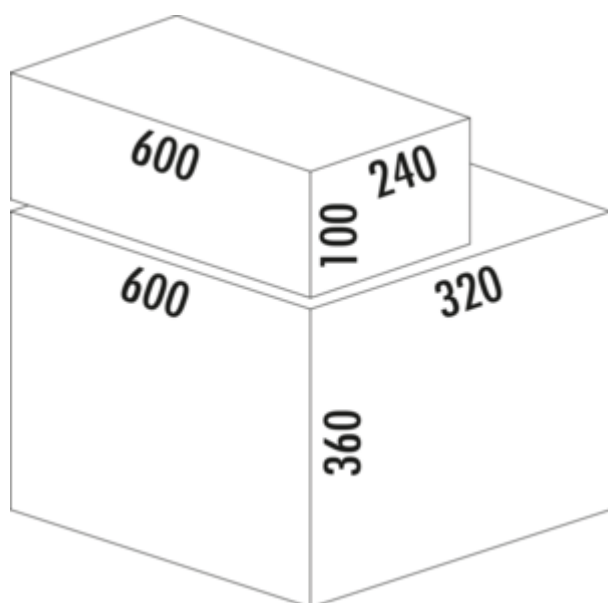

Cox® Base 360 K/600-2 with Base-Board

Product number: 8013803

Configuration: with bio lid, anthracite, H 460 mm

Configuration options

8012802 | without bio lid, light grey, H 460 mm

8012803 | with bio lid, light grey, H 460 mm

8013802 | without bio lid, anthracite, H 460 mm

8013803 | with bio lid, anthracite, H 460 mm

- ✓ Front pull-out system
- ✓ full pull-out
- ✓ 31 l
 - guide rail depth 470 mm
 - waste capacity 31 (2 x 15.5) l
 - technology: full pull-out
 - fitting: cabinet wall and front panel
 - for 16/19 mm side walls
 - **with soft retraction and damping**
 - **installation depth 320 mm**
 - 1x2.7 l and 1x1.2 l storage boxes and 4 brackets included

[more infos...](#)

Technical data

Article type	Waste collection system	Volume/content container 1	15,5 l
Height	360 mm	Volume/content container 2	15,5 l
Width	600 mm	Soft closing	Yes
Mounting/Fixing	cabinet wall front panel	Colour container lid	anthracite/green
Installation_height_list	460 mm	Design	Front pull-out system
Cabinet width	600 mm	Volume/Content container	15,5/15,5
Shape	angular	Organic lid	Yes
Installation depth	320 mm	Number of containers in additional drawer	1
Material container	plastic	Guide rail depth	470 mm
Cover	Yes	Volume/capacity drawer container 1	2.7 l
Number of containers	2	Volume/capacity drawer container 2	1,2 l
Opening technology	full pull-out	Biode lid bucket sizes	15.5 l
Total volume	31 l	Locking mechanism	With damper