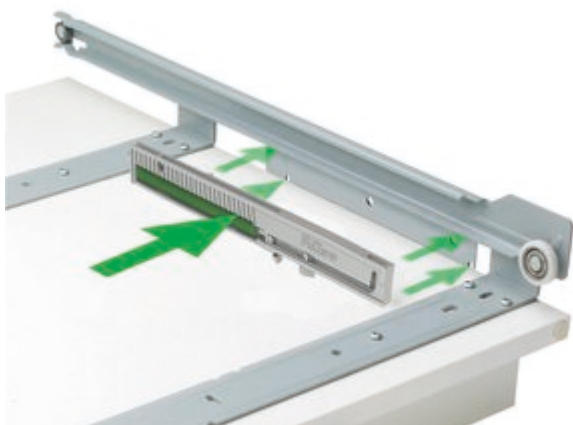

StopMatic

Product number: 8011066
 Configuration: light grey

Configuration options
 8011066 | light grey

✓ **Accessory**

The pull-out systems Müllex Comfort and Müllex Oekonom can be optionally equipped with the StopMatic accessories. A damper with "self-closing function" which can be inserted into the rail profile slows the pull-out just before it reaches the final position. StopMatic and KickMatic are not combinable.

[more infos...](#)

Technical data

Article type	Accessory	Soft closing	Yes
Note	StopMatic and KickMatic are not combinable		