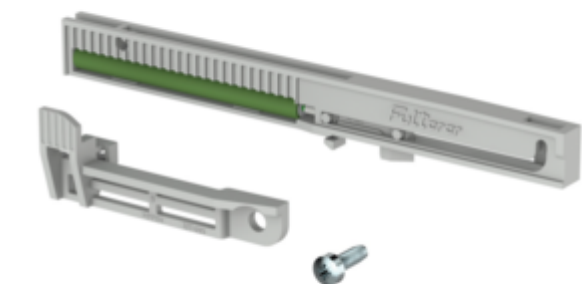

StopMatic

Product number: 8011066
 Configuration: light grey

Configuration options
 8011066 | light grey

✓ **Accessory**

The pull-out systems Müllex Comfort and Müllex Oekonom can be optionally equipped with the StopMatic accessories. A damper with "self-closing function" which can be inserted into the rail profile slows the pull-out just before it reaches the final position. StopMatic and KickMatic are not combinable.

[more infos...](#)

Technical data

Article type	Accessory	Soft closing	Yes
Note	StopMatic and KickMatic are not combinable		